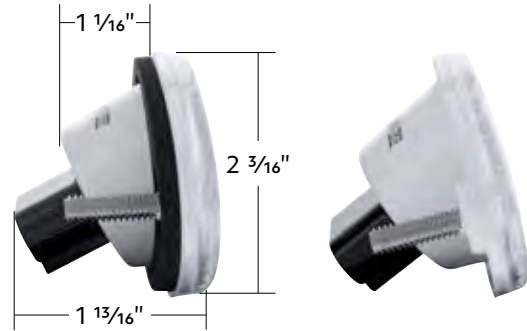

DOT & SAE

4 LED Fender Turn Signal Light

Freightliner M2

- Bright LEDs behind quality polycarbonate lens
- Mounting stud and foam gasket included
- Durable plastic injection molded back housing
- OE style wiring connector
- DOT/SAE P2
- IP67 water resistant

30135 Amber LED / Clear Lens

1 Pc. / Card

Splash Guard

2018-2023 International LT

- High quality plastic injection molded plastic
- Includes mud flap kit
- Direct replacement for Driver OE #4054641C95 and Passenger OE #4085491C94

20885 Driver 1 Pc. / Each

20886 Passenger 1 Pc. / Each