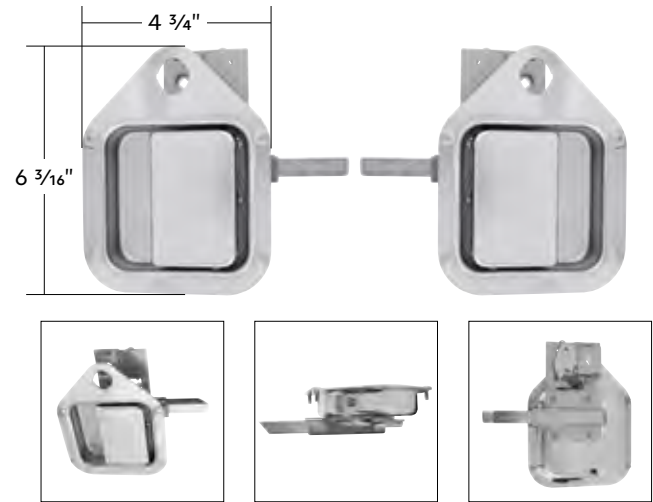

Exterior Sleeper Storage Door Handle Long Striker (Bulk)

2004-2015 Kenworth W900/T800

- Heavy duty steel construction w/ chrome plated handle
- Feature 1-3/4" long striker post
- #10-24 carriage bolts included
- Key lock cylinder opening, 13/16" diameter (cylinder not included)
- Also fits T660 (2008-2015), T600 (2004-2007)

42604B Driver 1 Pc. / Box

42605B Passenger 1 Pc. / Box