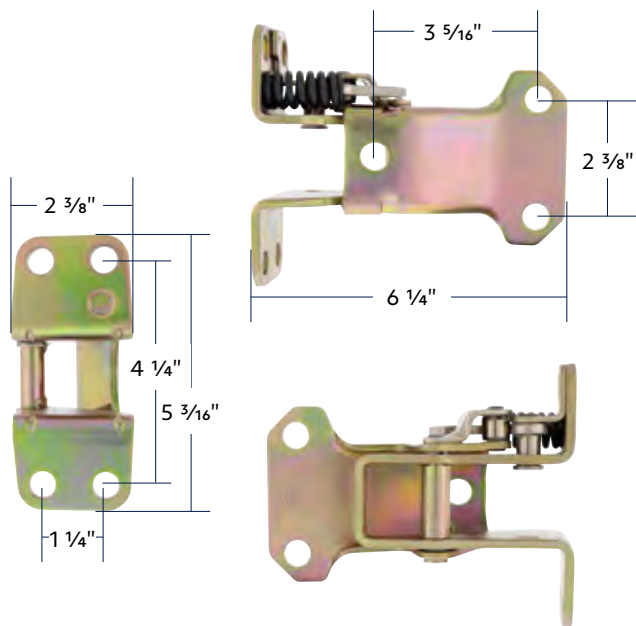

Steel Upper Door Hinge (Bulk)

1985-1993 Isuzu NPR/NHR/NKR

- Heavy duty spring loaded door hinge
- Original style for straight forward installation
- Sold individually, replaces upper door hinge on either driver or passenger side

42601B Steel Upper Door Hinge 1 Pc. / Box