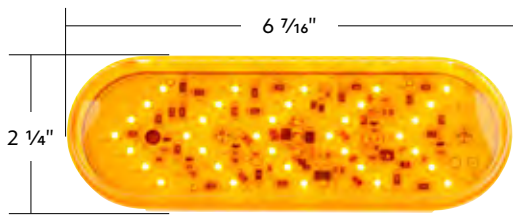

NEW & IMPROVED!

35 LED 6" Oval Sequential Turn Signal Light

Sequential Turn Signal Light

- Amber LED sequential flashing arrows
- Electronics completely sealed in epoxy to resist corrosion and moisture
- Polycarbonate lens sonically sealed to housing
- 12V DC, rear plastic housing w/ 3-pin female contact terminal
- Recommend use with 3-pin male plug, item #34212, 34216 (not included)
- Recommend mount with rubber push-in grommet, item #31506 (not included)
- DOT/SAE, FMVSS108, IP67 water resistant

38143 Amber LED / Amber Lens 1 Pc. / Card