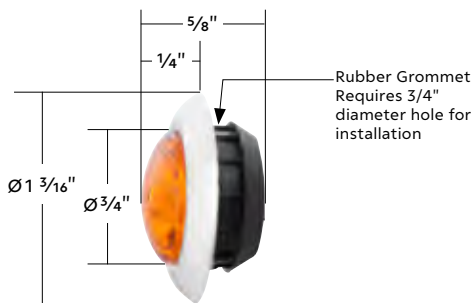

LED Single Function ArcBlast Mini Light (Clearance/Marker)

ArcBlast Mini Light

- Single super bright LED with stainless steel bezel
- Polycarbonate lens epoxy sealed to housing to prevent moisture intrusion
- Requires 3/4" diameter hole for installation
- Mounts with included rubber grommet
- 12V DC, straight forward 2 wire hookup

34824	Amber LED	Amber Lens	1 Pc. / Card
34825	Red LED	Red Lens	1 Pc. / Card
34826	Amber LED	Clear Lens	1 Pc. / Card
34827	Red LED	Clear Lens	1 Pc. / Card

7" X 16" 18 LED Stainless Steel West Coast Mirror

Universal Fit

- Highly polished 430 stainless steel finish for durability and shine
- "West Coast" style mirror with dual function LED light
- 12 volt heated mirror and LED
- Threaded mounting studs are 5/16 diameter

86500B	SS West Coast Mirror - Non-Heated	1 Pc. / Cbox
86501B	SS West Coast Mirror - Heated	1 Pc. / Cbox

Available