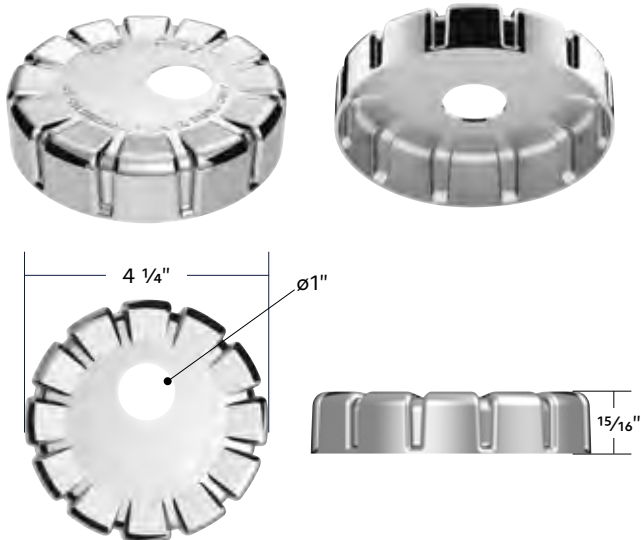

Chrome Plastic Fuel Cap Cover - Locking

Kenworth - Various Models & Years

- Quality injection molded plastic for durability
- Beautiful chrome plated finish w/ triple chrome plating process
- Fits various Kenworth models and years
- Opening for key-lock cylinder access
- Double sided tape pre-applied for easy installation

42522 Fuel Cap Cover - Locking 1 Pc. / Card