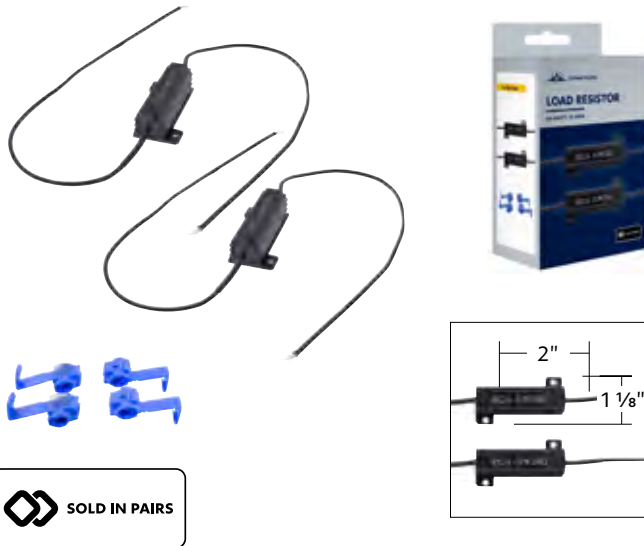

Load Resistor-50 Watt 15 Ohm (Pair)

- Simulate the load of an incandescent bulb
- Aluminum housing with heat sink allows installation in most locations
- 15 ohm resistor rated for 50 watts of heat dissipation capacity
- Eliminate flickering or burnt out bulb indication associated with LED conversions
- Includes a pair of load resistor and 4 quick splice connectors

34237	Load Resistor-50 Watt 15 Ohm	Pair / Hbox