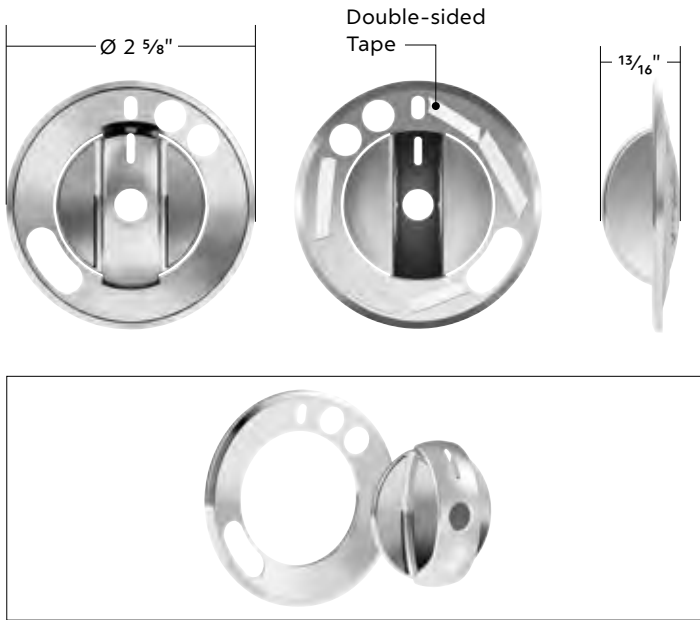

Chrome Plastic 2-Piece Headlight With Fog Light Switch Cover

2008-2017 Freightliner Cascadia

- Beautiful chrome plated injection molded plastic
- Feature fog light indicator light opening
- Easy to install with pre-applied double-sided tape

42071 Chrome Plastic 2-Piece Headlight 1 Pc. / Card