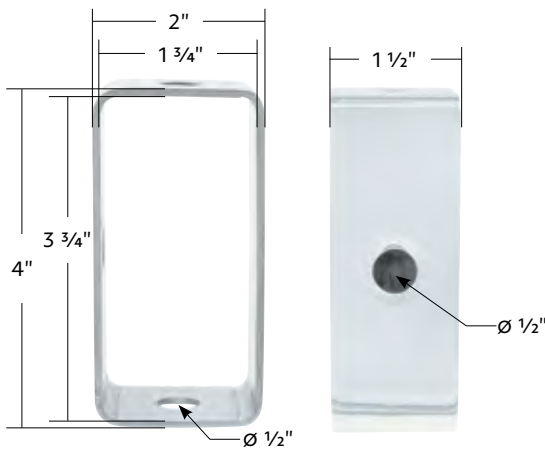

**60055 26 LED Double Face Oval Light** 1 Pc. / Card

**BACK IN STOCK**

**26 LED Dual Function Reflector Double Face Oval Light With SS Bracket - Amber & Red LED/Clear Lens**

**Double Face Oval Light**

- Highly polished 304 premium grade stainless steel for durability and shine
- Perfect for mirror mounted double face lights
- Recommended corresponding lights: item #38701, 39438
- 304 premium grade stainless steel bracket available separately: item #60054B
- Preinstalled LED dual function reflector amber light and red light: item #39727B, 39728B

**60056 26 LED Double Face Oval Light** 1 Pc. / Card

**BACK IN STOCK**

**Stainless Steel Mirror Light Bracket**

**SS Mirror Light Bracket**

- Highly polished 304 premium grade stainless steel for durability and shine
- Flexible use for vertical or horizontal mount
- Perfect for mirror mounted double face lights
- Recommended corresponding lights : item #38701, 39438 & 60042
- Dimension: 4" L X 2" W X 1-1/2" H