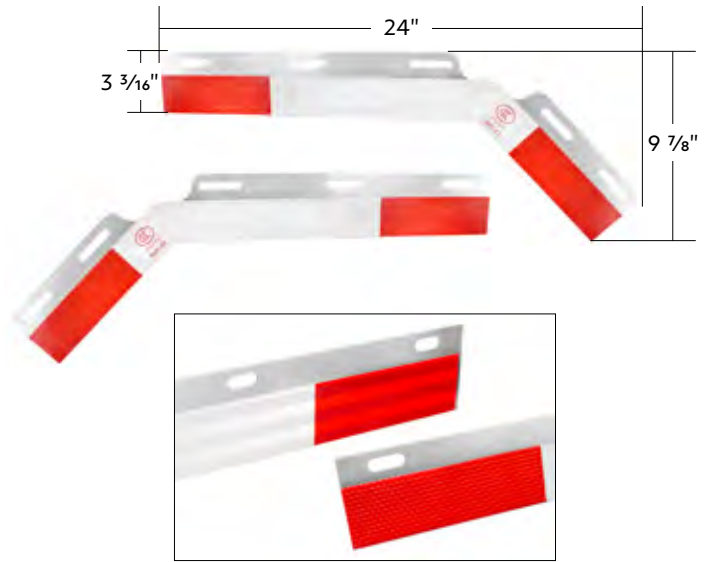

Aluminum 45 Degree Angled Conspicuity Reflector Top Flap Plate (Pair)

45 Degree Angled

- Made of quality 1/16" thick aluminum
- 24" length 45 degree top plate
- High visibility conspicuity reflector for safety in low light environment
- Sold in pairs

10522 Angled Reflector Top Flap Plate 1 Pc. / Card