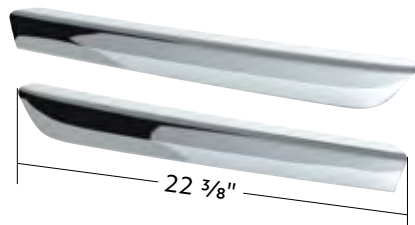

Chrome Plastic Door Grab Handle Covers (Pair)

2018-2023 Freightliner Cascadia

- Beautiful chrome plated finish w/ triple chrome plating process
- Quality injection molded plastic for durability
- Original clip-on design, direct replacement of the existing cover
- Plastic trim removal tool is highly recommended, UP item #99135 (not included)
- Sold in pairs

42448	Chrome Plastic Door Handle Covers	2 Pcs. / Hbox