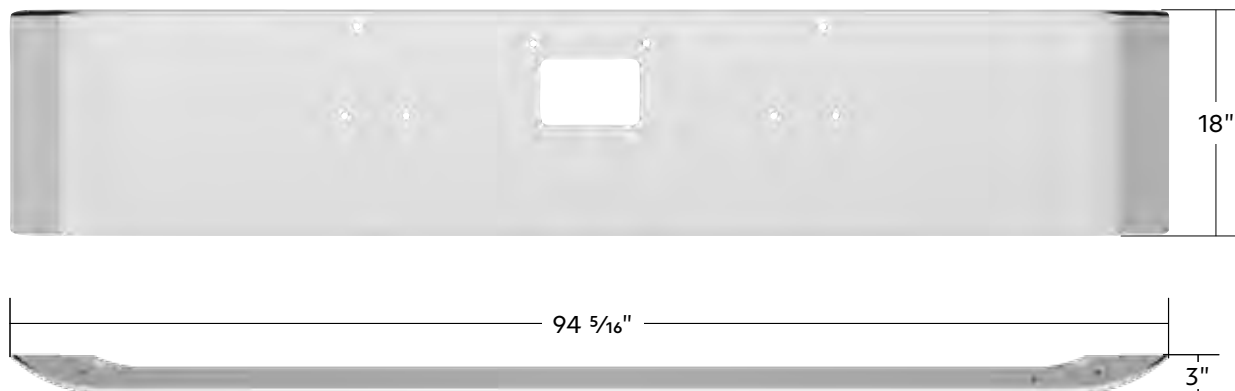

SS Clad Aluminum Bumper - Curved Ends

1987-2007 Peterbilt 379

- Highly polished stainless steel front surface
- Aluminum bonded backing to a combined heavy duty 10 gauge composite material
- Super light weight compared to traditional bumpers
- Features precision punched frame mounting holes
- Pallet freight only/Oversize item
- Mounting bolts not included
- Does not qualify for free freight, see [policy page](#) for more information

20844 SS Clad Aluminum Bumper 1 Pc. / Each