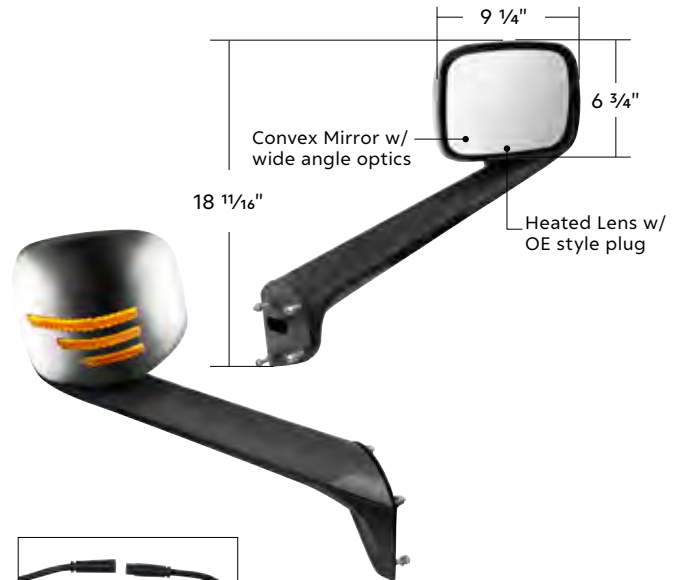

Chrome Hood Mirror Assembly W/ Sequential LED Lights - Heated

2018-2023 Freightliner Cascadia

- Quality injection molded plastic for durability
- Features dual function position and sequential turn signal light embedded in mirror cover
- 36 bright amber LEDs under clear lens, wiring required
- Sequential turn signals perform a full sweep from inside to outside
- Heated lens with original style plug
- Convex mirror with wide angle optics
- Designed for OE fit
- Includes base plate and 4 nylon locknuts for installation
- Wiring color code: Black=Ground, Red=Position light, Yellow=Turn signal
- IP67 water resistant

42238	Driver	1 Pc. / Cbox
42239	Passenger	1 Pc. / Cbox