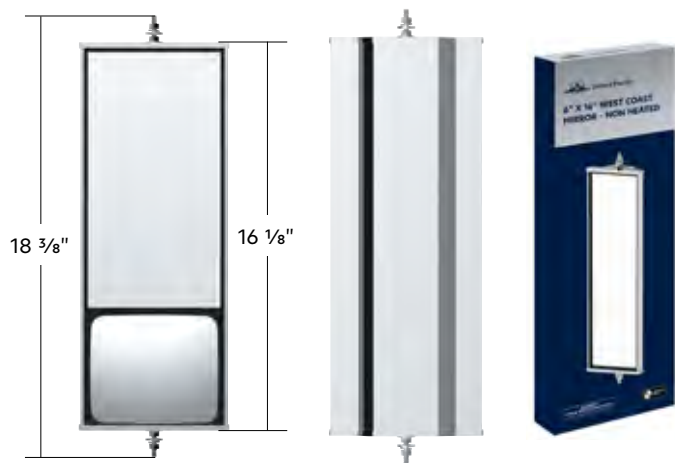

NEW CBOX DESIGN

STAINLESS STEEL

6" X 16" 430 Stainless Steel West Coast Mirror With Convex Lower Mirror - Non Heated

West Coast Style

- Universal 6" X 16" 430 stainless steel West Coast style mirror
- Helps improve visibility and reduce accidents
- Convex mirror for wide angle view

60008 6" X 16" 430 Stainless Steel Mirror 1 Pc. / Cbox