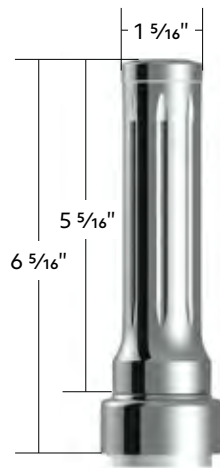

NEW
COLOR BOX DESIGN

Thread-On Dallas Style Gearshift Knob W/ 9/10 Speed Adapter - Chrome/Vertical

Dallas Style

- Quality aluminum knob and die-cast zinc adapter with high quality chrome plating
- Includes inner mounting base w/ cover-to-base mounting screw
- Removable thread locking sealant included
- Not compatible w/ models equipped w/ D-shape shift knobs

70891 Thread-On Gearshift Knob 1 Pc. / Cbox

13/15/18 Speed