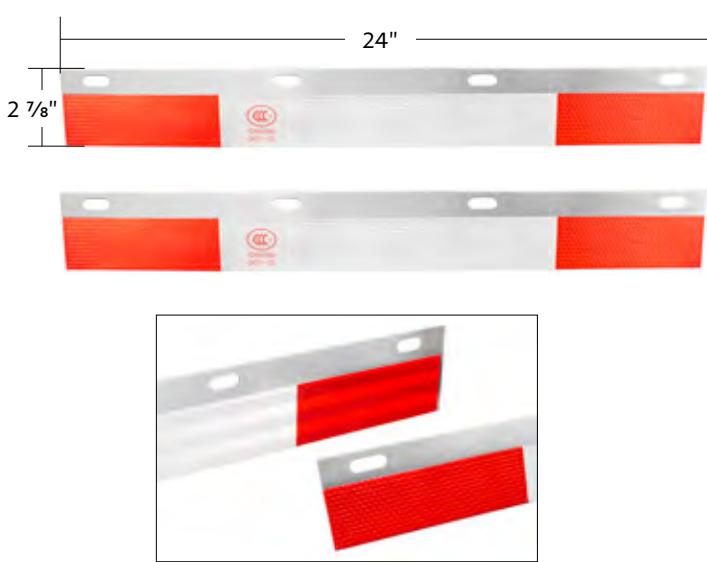

Aluminum Straight Conspicuity Reflector Top Flap Plate (Pair)

Straight Conspicuity

- Made of quality 1/16" thick aluminum
- 24" length straight top plates
- High visibility conspicuity reflector for safety in low light environments
- Sold in pairs

10521 Conspicuity Reflector Top Flap Plate 1 Pc. / Card