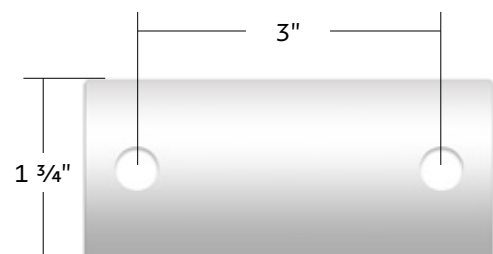

304 Stainless Steel Light Bracket For Single 3" Light

- Highly polished 304 premium grade stainless steel for durability and shine
- Center 2-1/4" diameter cutout
- Ideal for mounting United Pacific 3" watermelon/torpedo lights
- Can also mount 2" clearance/marker lights with a mounting grommet

20461	304 SS Light Bracket	1 Pc. / Each