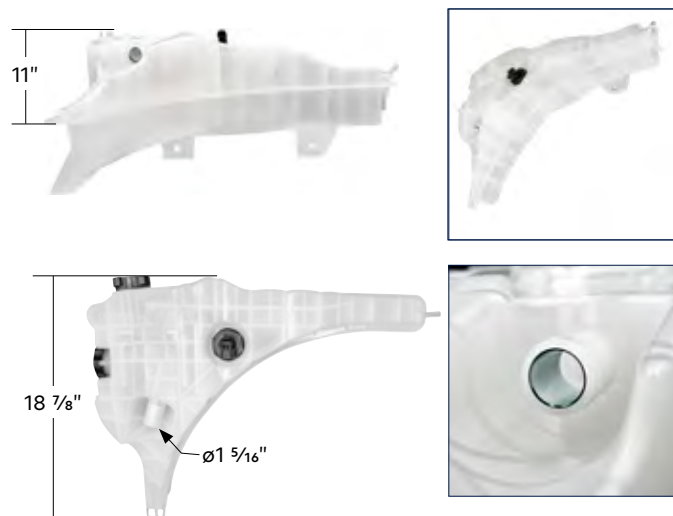

Pressurized Coolant Reservoir & Coolant Level Sensor

2008-2017 Freightliner Cascadia

- Quality injection molded plastic
- Includes reservoir cap and coolant level sensor
- Also fits Freightliner Century, Columbia, M2
- Direct replacement for OEM part numbers A05-25263-005, A05-25263-006, A05-25263-007, A05-33118-000

26002 Coolant Reservoir & Level Sensor 1 Pc. / Wbox