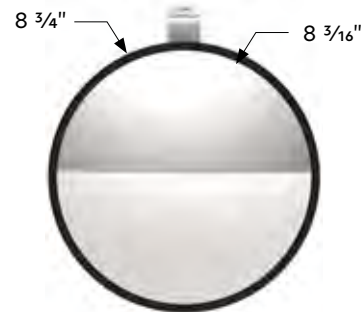

NEW & IMPROVED!

Glass Cab Light Conversion Kit - Twist In

- Change out plastic lens to glass lens with United Pacific's conversion kit
- Twist in base for use with existing twist in bulb
- For Grakon 1000 cab light
- Conversion kit only. Includes base, bezel, foam gasket, rubber o-ring, and 2 screws
- Bulb and bulb socket not included

30508-1 Glass Cab Light Conversion Kit - Twist In 1 Pc. / Kit

BACK IN STOCK

100 Count 2-Prong Male Bullet Plugs 16G Wire Harness Roll - 100' W/12" Lead Between Plugs

- Waterproof over-molded plug housing
- Quality insulated 16 gauge wire
- Total 100' in length with 100 plugs spaced with 12" lead

34241 Wire Harness Roll 1 Pc. / Roll

NEW CBOX DESIGN

430 HIGH QUALITY STAINLESS STEEL

WIDE ANGLE OPTICS CONVEX MIRROR

8-1/2" 430 Stainless Steel Convex Mirror With LED - Driver

- 430 stainless steel for durability and shine
- Quality convex mirror glass for wide angle vision
- Large amber LED turn signal light mounted on housing
- LED directional arrow for safety and visibility when changing lanes (wiring required)
- Included with attached 7' long wiring lead
- Easy to install with included stainless steel mounting bracket and pivoting arm
- Driver side application only, passenger side is UP item #86504

86503 430 SS Convex Mirror With LED - Driver 1 Pc. / Cbox