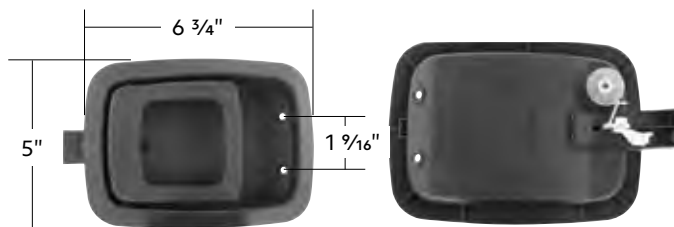

Exterior Door Handle (Bulk)

2013-2021 Peterbilt 579 & 2015-2019 Peterbilt 567

- Beautiful high quality chrome plated injection molded plastic
- Original style design for easy replacement
- Key lock cylinder opening, 11/16" diameter (Cylinder not included)
- Black foam pad included

42616B Driver 1 Pc. / Box

42617B Passenger 1 Pc. / Box

Steel Upper Door Hinge (Bulk)

1985-1993 Isuzu NPR/NHR/NKR

- Heavy duty spring loaded door hinge
- Original style for straight forward installation
- Sold individually, replaces upper door hinge on either driver or passenger side

42601B Steel Upper Door Hinge 1 Pc. / Box

Black Plastic Interior Daylight Door Handle (Bulk)

2002-2006 Kenworth W900/T800/T600/T300/C500

- Original style design for easy replacement
- Latch rod retaining clip included

42603B Black Plastic 1 Pc. / Box

NEW
COLOR BOX DESIGN

8-1/2" Round Stainless Steel Full Dome Convex Mirror

Convex Mirror

- 8-1/2" round mirror head with stainless steel housing
- Helps improve visibility and reduce accidents
- Center swivel ball type mounting stud w/ matching fasteners

60013 8-1/2" SS Full Dome Convex Mirror 1 Pc. / Cbox

NEW
COLOR BOX DESIGN

8-1/2" Stainless Steel 150R Convex Mirror

Convex Mirror

- 430 grade stainless steel housing
- 150R contour radius convex mirror glass
- Helps to improve visibility and reduce accidents
- Universal application, left or right hand installation
- Replacement mirror for United Pacific pod mount mirror, item #60038

60009 8-1/2" SS 150R Convex Mirror 1 Pc. / Cbox