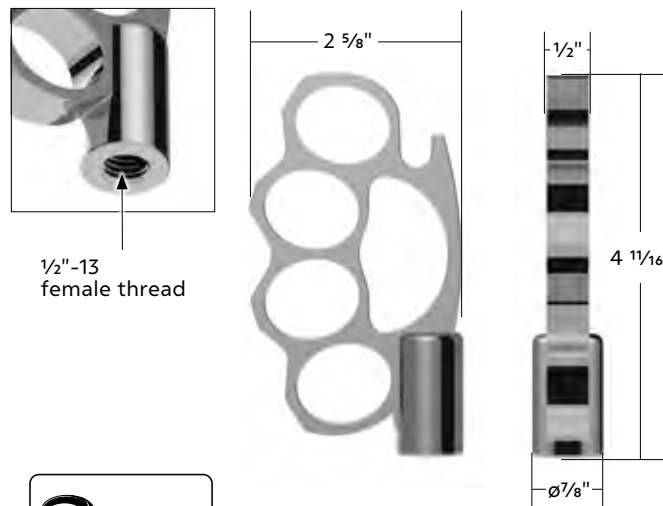

1/2"-13 Thread-On Knuckle Gearshift Knob - Chrome

Knuckle Gearshift Knob

- Quality die-cast zinc thread-on type knob and adapter with high quality chrome plating
- Fits United Pacific shift knobs or handles with 1/2"-13 female thread
- Removable thread locking sealant included
- Not compatible w/ models equipped w/ D-shape shift knobs

70888B	Knuckle Gearshift Knob	1 Pc. / Each