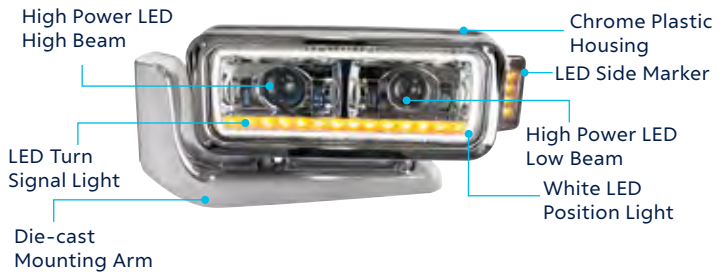

High Power LED Projection Headlight Assembly With Mounting Arm & Turn Signal

Peterbilt 379 & Custom Applications

- 6 LED dual function headlight assembly with chrome plastic housing and die-cast mounting arm
- Features a 98 CREE type white LED auxiliary light, 14 LED amber front facing turn/parking light, and a 14 LED amber turn/side marker side pod
- Direct replacement for Peterbilt 379, other models such as 357/359/365/367/378/389/567 will require minimal modification to hood for mounting hole alignment
- Also great for any custom applications
- Easy installation with OE spec threaded mounting holes
- Includes weather resistant 18" long stainless steel wiring loom for electrical hookup
- Additional tools and hardware included: socket wrench (13mm & 10mm), wire stripper, roll of electrical tape, M6 & M8 thread size hex bolts with matching split and flat washers, and single quick-splice wire connector
- DOT/SAE, FMVSS 108