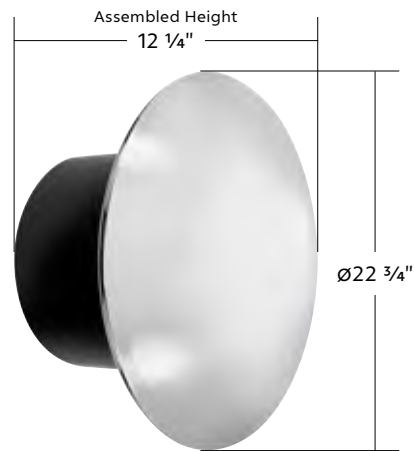

Chrome Plastic Fuel Cap Cover - Locking

Kenworth - Various Models & Years

- Quality injection molded plastic for durability
- Beautiful chrome plated finish w/ triple chrome plating process
- Fits various Kenworth models and years
- Opening for key-lock cylinder access
- Double sided tape pre-applied for easy installation

42522 Fuel Cap Cover - Locking 1 Pc. / Card