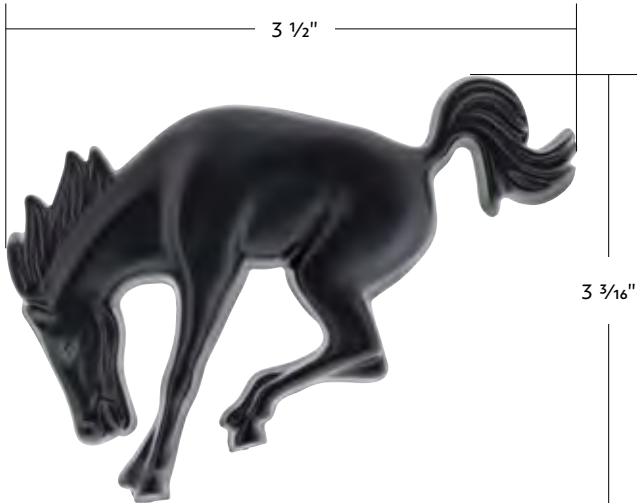

Plastic Bucking Horse Emblem

Matte Black

- Quality injection molded plastic with beautiful details
- Easy installation with pre-applied double sided tape

50131	Bucking Horse Emblem - Matte Black	1 Pc. / Card
50130	Bucking Horse Emblem - Chrome	1 Pc. / Card

Truck Stainless Steel 2022 Catalog

Catalog

- Our best collection of stainless steel truck accessories
- Also available as digital download on our web site's Catalogs & Flyers section

UCSS2	Truck Stainless Steel Catalog	1 Pc. / Each