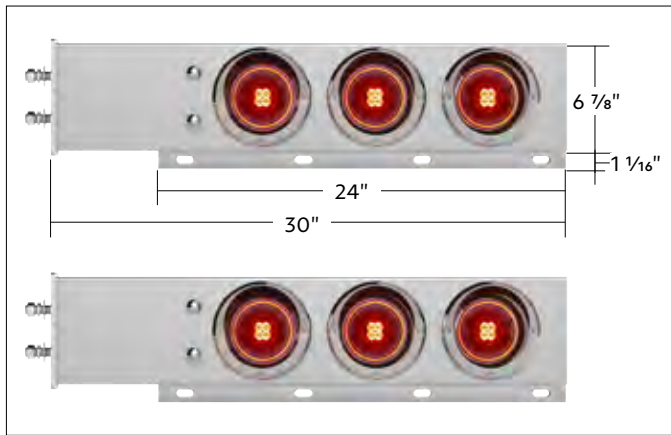

61024

Abyss Light™

2-1/2" Bolt Pattern Chrome Spring Loaded Bar with Six 4" 13 LED Abyss Lights (Pair)

Abyss Lights

- Beautiful chrome plated finish w/ triple chrome plating process
- Pre-assembled and wiring with six unique United Pacific LED Abyss lights
- 2-1/2" Center to center mounting bolt pattern

61024	Red LED/Red Lens	W/ Visor	1 Pair / Cbox
61025	Red LED/Clear Lens	W/ Visor	1 Pair / Cbox
61027	Red LED/Red Lens	W/ Grommet	1 Pair / Cbox
61028	Red LED/Clear Lens	W/ Grommet	1 Pair / Cbox

61025

61027

61028

Turbine Light

2-1/2" Bolt Pattern Chrome Spring Loaded Bar with Six 4" 16 LED Turbine Lights (Pair)

Turbine Lights

- Beautiful chrome plated finish w/ triple chrome plating process
- Pre-assembled and wiring with six unique United Pacific LED Turbine lights
- 2-1/2" Center to center mounting bolt pattern

61026	Red LED/Red Lens	W/ Visor	1 Pair / Cbox
61029	Red LED/Red Lens	W/ Grommet	1 Pair / Cbox

61026

61029