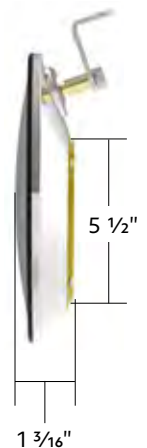

NEW & IMPROVED!

Glass Cab Light Conversion Kit - Twist In

- Change out plastic lens to glass lens with United Pacific's conversion kit
- Twist in base for use with existing twist in bulb
- For Grakon 1000 cab light
- Conversion kit only. Includes base, bezel, foam gasket, rubber o-ring, and 2 screws
- Bulb and bulb socket not included

30508-1 Glass Cab Light Conversion Kit - Twist In 1 Pc. / Kit

BACK IN STOCK

100 Count 2-Prong Male Bullet Plugs 16G Wire Harness Roll - 100' W/12" Lead Between Plugs

- Waterproof over-molded plug housing
- Quality insulated 16 gauge wire
- Total 100' in length with 100 plugs spaced with 12" lead

34241 Wire Harness Roll 1 Pc. / Roll

NEW CBOX DESIGN

430 HIGH QUALITY STAINLESS STEEL

WIDE ANGLE OPTICS CONVEX MIRROR

8-1/2" 430 Stainless Steel Convex Mirror With LED - Driver

- 430 stainless steel for durability and shine
- Quality convex mirror glass for wide angle vision
- Large amber LED turn signal light mounted on housing
- LED directional arrow for safety and visibility when changing lanes (wiring required)
- Included with attached 7' long wiring lead
- Easy to install with included stainless steel mounting bracket and pivoting arm
- Driver side application only, passenger side is UP item #86504

86503 430 SS Convex Mirror With LED - Driver 1 Pc. / Cbox