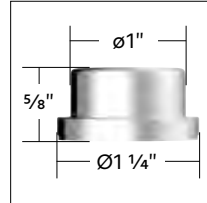

3/4" X 5/8" Chrome Plastic Flat Top Nut Covers - Push-On (10-Pack)

Push-On Nut Cover

- Beautiful high quality chrome plated finish w/ triple chrome plating process
- Chrome plastic flat top push-on nut cover for hex nuts & bolts
- Available in various sizes and height
- Available without flange
- Convenience pack, includes 10 nut covers to dress up 1 wheel

10755 Chrome Plastic Top Nut Cover 10 Pc. /Cbox