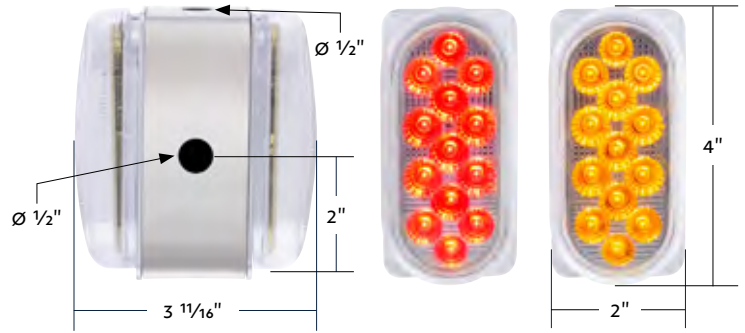

BACK IN STOCK

26 LED Dual Function Reflector Double Face Oval Light With SS Bracket - Amber & Red LED/Amber & Red Lens

Double Face Oval Light

- Highly polished 304 premium grade stainless steel for durability and shine
- Perfect for mirror mounted double face lights
- Recommended corresponding lights: item #38701, 39438
- 304 premium grade stainless steel bracket available separately: item #60054B
- Preinstalled LED dual function reflector amber light and red light: item #39725B, 39726B

60055 26 LED Double Face Oval Light 1 Pc. / Card

BACK IN STOCK

26 LED Dual Function Reflector Double Face Oval Light With SS Bracket - Amber & Red LED/Clear Lens

Double Face Oval Light

- Highly polished 304 premium grade stainless steel for durability and shine
- Perfect for mirror mounted double face lights
- Recommended corresponding lights: item #38701, 39438
- 304 premium grade stainless steel bracket available separately: item #60054B
- Preinstalled LED dual function reflector amber light and red light: item #39727B, 39728B

60056 26 LED Double Face Oval Light 1 Pc. / Card

BACK IN STOCK

Stainless Steel Mirror Light Bracket

SS Mirror Light Bracket

- Highly polished 304 premium grade stainless steel for durability and shine
- Flexible use for vertical or horizontal mount
- Perfect for mirror mounted double face lights
- Recommended corresponding lights : item #38701, 39438 & 60042
- Dimension: 4" L X 2" W X 1-1/2" H

60054 SS Mirror Light Bracket 1 Pc. / Card

60054B SS Mirror Light Bracket (Bulk) 1 Pc. / Each

NEW & IMPROVED!

430 Stainless Steel Front Air Cleaner Bracket With Four 4" Round Light Cutouts (Pair)

SS Front Air Cleaner Bracket