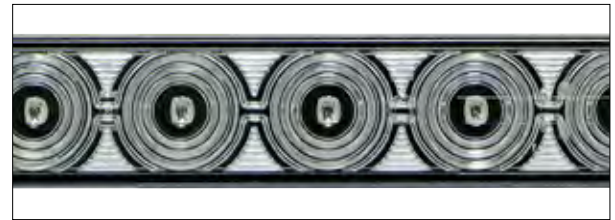

17" 27 LED Low Profile Light Bar (Stop, Turn & Tail) With Back-Up Light

Stop, Turn & Tail

- Quality injection molded polycarbonate lens
- Low profile design with 1/2" thick
- Bright stop, turn & tail function with 11 dual function red SMD LEDs
- Super bright back-up light function with 16 white SMD LEDs
- Easy wiring with 4 wire leads
- Mounting holes, 16-1/8" center to center spacing
- Wiring color code: White=ground (-), Black=S/T/T low (+), Red=S/T/T high (+), Yellow=back-up (+)
- DOT/SAE, FMVSS 10

36070	Red & White LED	Red & Clear Lens	1 Pc. / Card
36071	Red & White LED	Clear Lens	1 Pc. / Card

DOT & SAE

27LEDs

18" Vibrant Color 4 Spoke Steering Wheel - Candy Apple Green

18" 4 Spoke Steering Wheel

- Premium automotive paint in vibrant candy colors, bold effects and dazzling color
- High quality steel with chrome plating
- Steering wheel only, commercial 3-bolt hub and horn button/bezel assembly available separately
- Mix and match with U.P. designer horn bezels, gearshift knobs, shifter shaft extensions and air valve knobs, available separately

88014	Candy Apple Green	1 Pc. / Cbox