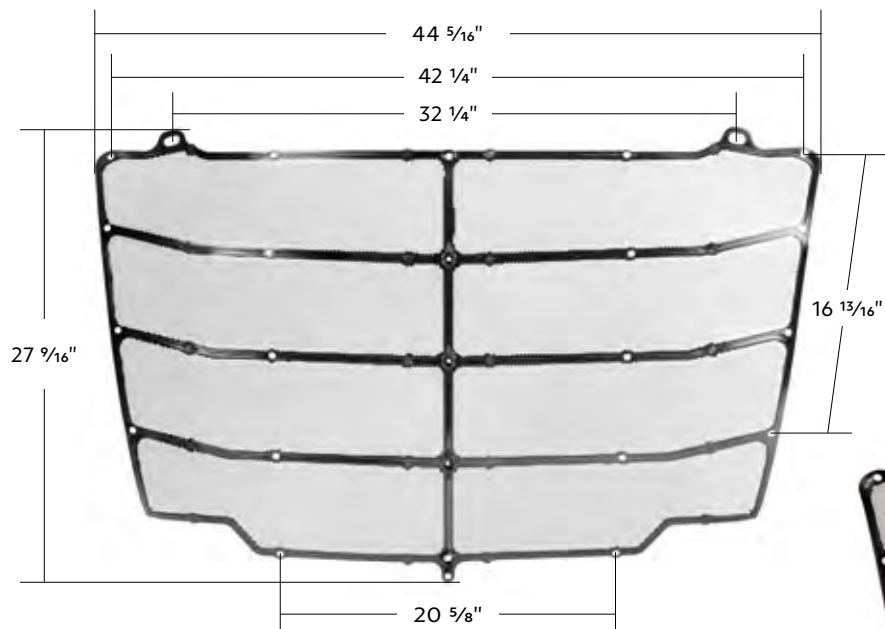

33mm X 3" Tall Chrome Plastic Hexagon Style Thread-On Nut Cover (Bulk)

Thread-On Nut Cover

- Beautiful chrome plated finish w/ triple chrome plating process
- Quality injection molded plastic for durability
- Fits over standard 33mm lug nuts on hub piloted wheels
- Designed to cover up and hide the lug nut flange washer
- A minimum of 3 threads extending through the top of each lug nut is required for proper thread engagement of nut covers
- Hexagon shape design with matching shape top cap

10559B 33mm x 3" Tall Hexagon Nut Cover 1 Pc. / Each

Steel Bug Screen

2018-2023 Freightliner Cascadia

- Quality steel mesh bug screen with black painted finish
- Mounting hardware included
- Original style for easy installation

20616 Steel Bug Screen 1 Pc. / Box