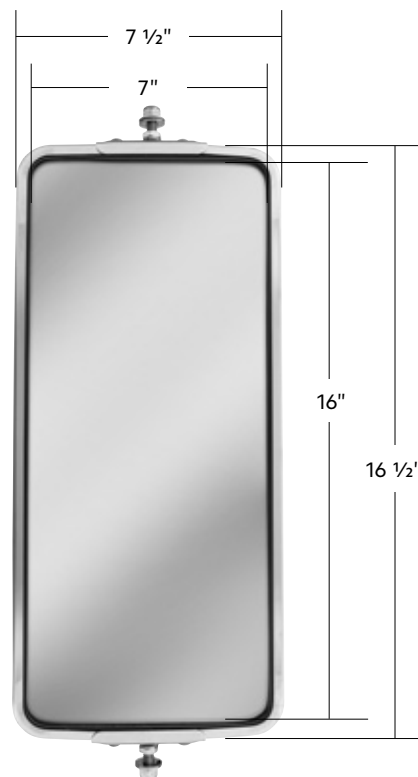

7" X 16" 18 LED Stainless Steel West Coast Mirror

Universal Fit

- Highly polished 430 stainless steel finish for durability and shine
- "West Coast" style mirror with dual function LED light
- 12 volt heated mirror and LED
- Threaded mounting studs are 5/16 diameter

86500B	SS West Coast Mirror - Non-Heated	1 Pc. / Cbox
86501B	SS West Coast Mirror - Heated	1 Pc. / Cbox