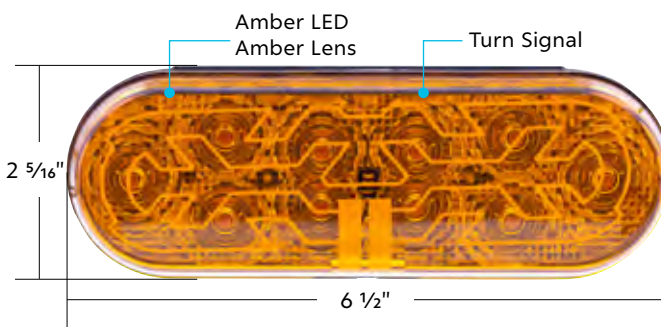

6" Oval Light with Heated Lens

10 LED 6" Oval Light With Heated Lens

Universal Fit

- Quality injection molded polycarbonate lens
- Polycarbonate lens sonically sealed to housing to prevent moisture intrusion
- Special heated lens design, increase safety in cold weather environments
- Super bright dual functions SMD type LEDs with energy efficient 12V DC electronic
- Rear plastic housing with 3 stripped end wire leads
- Recommend mounting with standard 6" oval rubber grommet, item #31506 (not included)
- Features an automatic heating system that de-ices the light according to ambient temperature
- Single indicator LED light to show when heating function is activated
- DOT & SAE, FMVSS 108

36076	Red LED/Red Lens	Stop, Turn, Tail	1 Pc. / Card
36077	Amber LED/Amber Lens	Turn Signal	1 Pc. / Card