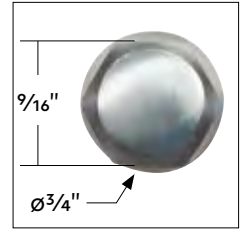

Stainless Steel Air Cleaner Nut Set With 5/16"-18 Thread (Card of 4)

- Highly polished 304 premium grade stainless steel for durability and shine
- Inside thread 5/16"-18
- Sold as a set of four

31000 SS Air Cleaner Nut Set 4 Pc. / Card