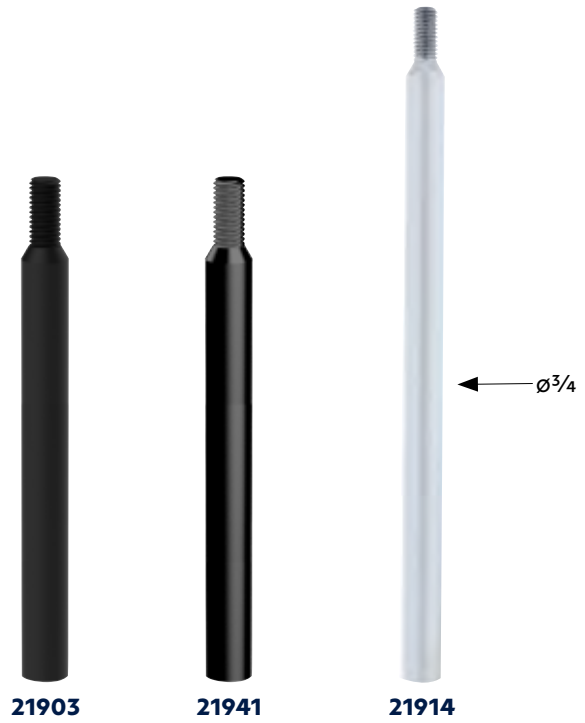

Load Resistor-50 Watt 15 Ohm (Pair)

- Simulate the load of an incandescent bulb
- Aluminum housing with heat sink allows installation in most locations
- 15 ohm resistor rated for 50 watts of heat dissipation capacity
- Eliminate flickering or burnt out bulb indication associated with LED conversions
- Includes a pair of load resistor and 4 quick splice connectors

34237	Load Resistor-50 Watt 15 Ohm	Pair / Hbox