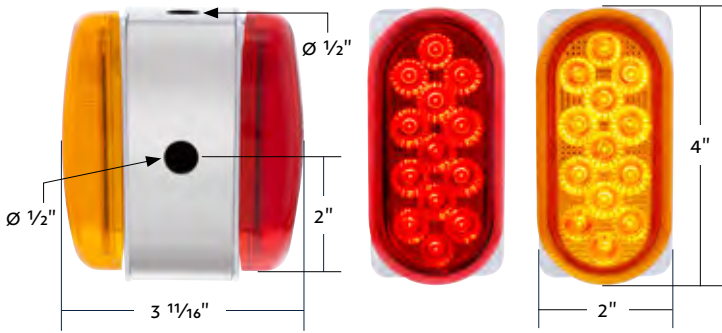

BACK IN STOCK

26 LED Dual Function Reflector Double Face Oval Light With SS Bracket - Amber & Red LED/Amber & Red Lens

Double Face Oval Light

- Highly polished 304 premium grade stainless steel for durability and shine
- Perfect for mirror mounted double face lights
- Recommended corresponding lights: item #38701, 39438
- 304 premium grade stainless steel bracket available separately: item #60054B
- Preinstalled LED dual function reflector amber light and red light: item #39725B, 39726B

60055 26 LED Double Face Oval Light 1 Pc. / Card

BACK IN STOCK

26 LED Dual Function Reflector Double Face Oval Light With SS Bracket - Amber & Red LED/Clear Lens

Double Face Oval Light

- Highly polished 304 premium grade stainless steel for durability and shine
- Perfect for mirror mounted double face lights
- Recommended corresponding lights: item #38701, 39438
- 304 premium grade stainless steel bracket available separately: item #60054B
- Preinstalled LED dual function reflector amber light and red light: item #39727B, 39728B

60056 26 LED Double Face Oval Light 1 Pc. / Card

BACK IN STOCK

Stainless Steel Mirror Light Bracket

SS Mirror Light Bracket

- Highly polished 304 premium grade stainless steel for durability and shine
- Flexible use for vertical or horizontal mount
- Perfect for mirror mounted double face lights
- Recommended corresponding lights : item #38701, 39438 & 60042
- Dimension: 4" L X 2" W X 1-1/2" H

60054 SS Mirror Light Bracket 1 Pc. / Card

60054B SS Mirror Light Bracket (Bulk) 1 Pc. / Each

NEW & IMPROVED!

430 Stainless Steel Front Air Cleaner Bracket With Four 4" Round Light Cutouts (Pair)

SS Front Air Cleaner Bracket