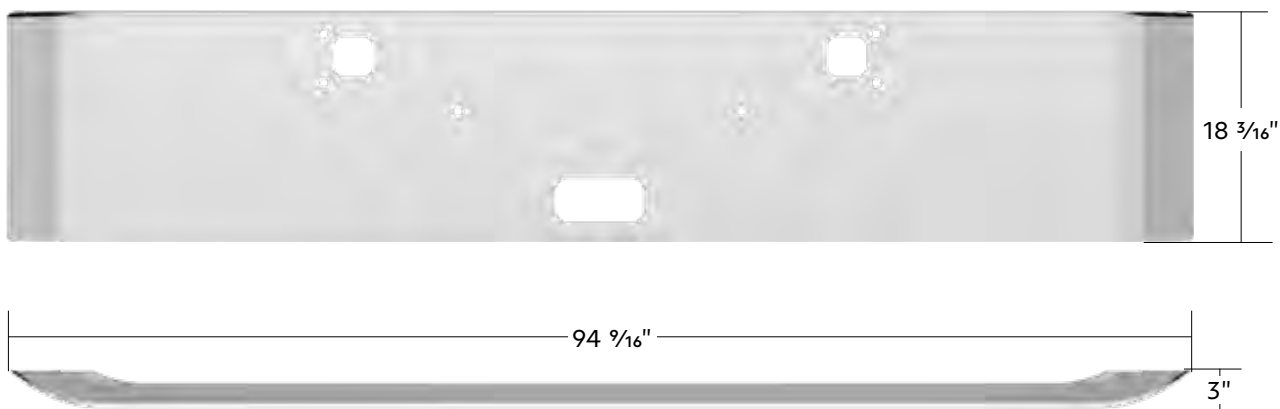

SS Clad Aluminum Bumper - Curved Ends

Kenworth W900

- Highly polished stainless steel front surface
- Aluminum bonded backing to a combined heavy duty 10 gauge composite material
- Super light weight compared to traditional bumpers
- Features precision punched frame mounting holes
- Pallet freight only/Oversize item
- Mounting bolts not included
- Does not qualify for free freight, see [policy page](#) for more information

20841 SS Clad Aluminum Bumper 1 Pc. / Each

Chrome Plastic Center Dash Instrument Bezel

2018-2023 Freightliner Cascadia

- Beautiful chrome plated finish w/ triple chrome plating process
- Quality injection molded plastic for durability
- Easy install with included mounting clips
- Complete replacement of the original bezel
- Removal of surrounding panel required for installation
- Trim removal tool highly recommended, item #99135 sold separately

42427 Center Dash Instrument Bezel 1 Pc. / Hbox