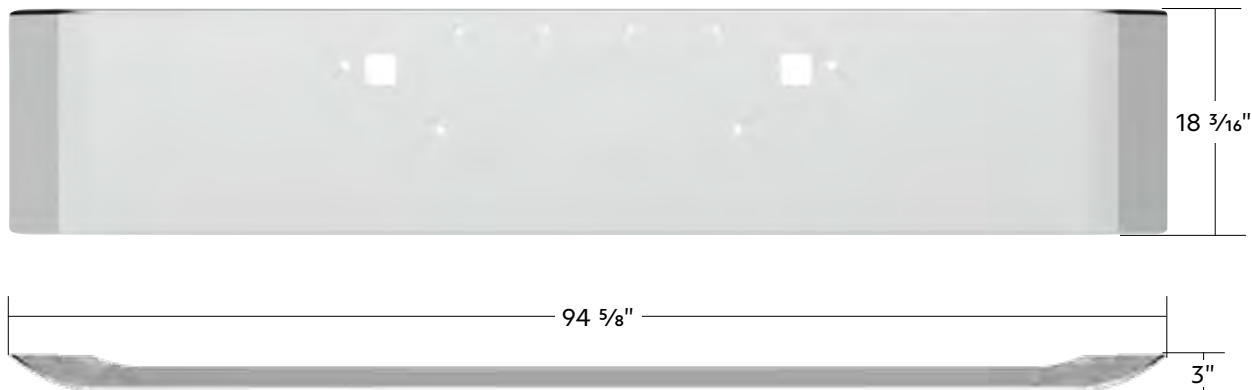

### SS Clad Aluminum Bumper - Curved Ends

**2008-2023 Peterbilt 389**

- Highly polished stainless steel front surface
- Aluminum bonded backing to a combined heavy duty 10 gauge composite material
- Super light weight compared to traditional bumpers
- Features precision punched frame mounting holes
- Pallet freight only/Oversize item
- Mounting bolts not included
- Does not qualify for free freight, see [policy page](#) for more information