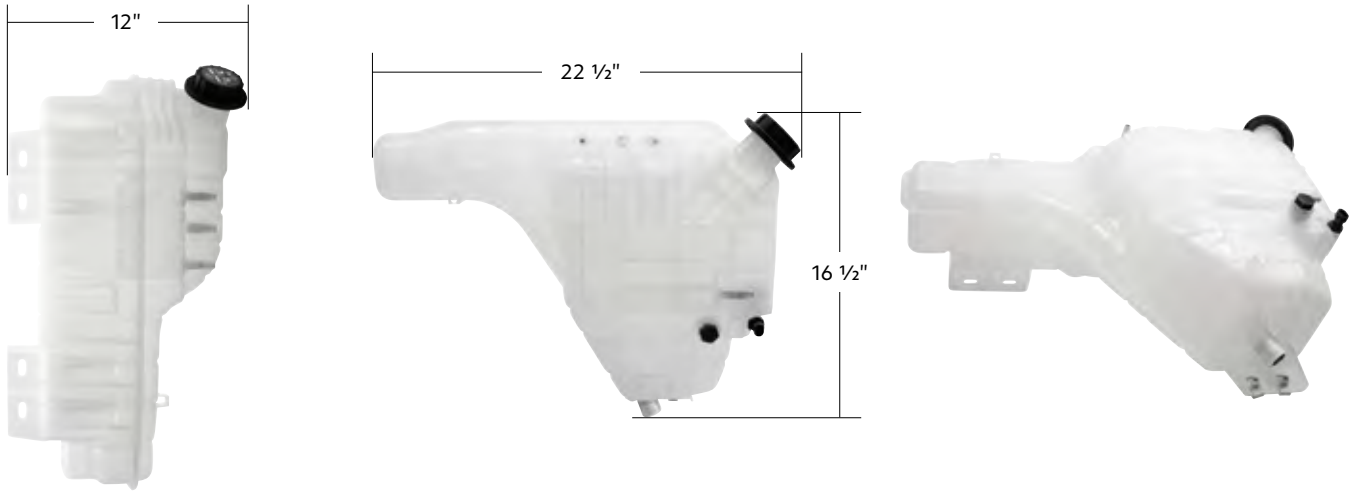

Pressurized Coolant Reservoir & Coolant Level Sensor

2011-2015 International Prostar & 2011-2014 Transtar 8600

- Quality injection molded plastic
- Includes reservoir cap and coolant level sensor
- Direct replacement for OEM part numbers 2604896C1, 4062314C1

26004 Coolant Reservoir 1 Pc. / Wbox