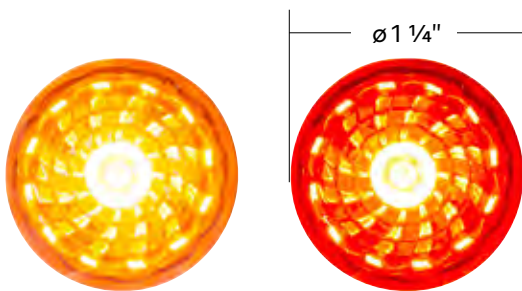

10 High Power LED Projection Headlight Assembly W/ Mounting Arm & TS Side Pod

Peterbilt 379 & Custom Applications

- All LED dual function headlight assembly w/ chrome plastic housing and die-cast mounting arm
- Features 100 bright white LED auxiliary lights, 8 LED amber front facing turn/parking lights, and a 14 LED amber turn/side marker side pods
- Peterbilt models: 357/359/365/367/378/389/567 will require minimal modification to hood for mounting hole alignment
- Also great for any custom applications
- Easy installation with OE spec threaded mounting holes. Includes long wiring loom for electrical hookup
- Additional tools and hardware includes: socket wrench (13mm & 10mm), wire stripper, roll of electrical tape, M6 & M8 thread size hex bolts with matching split & flat washers, and single quick-splice wire connector
- DOT/SAE, FMVSS 108

35897	Driver	Chrome	1 Pc. / Cbox
35898	Passenger	Chrome	1 Pc. / Cbox
35899	Driver	Blackout	1 Pc. / Cbox
35900	Passenger	Blackout	1 Pc. / Cbox

Technical Specification

Low Beam Application	High Beam Application
1200 Lumens	1200 Lumens
1.5 Amps @12-24V DC	3 Amps @12-24V DC

Tool Kit Included

DOT & SAE

LED 1-1/4" Round Light (Clearance/Marker)

- High quality injection molded polycarbonate lens
- Features a super bright SMD type LED
- Black back housing with epoxy sealed electronics
- Easy wiring, 6-1/8" of 18G wires with stripped ends
- Requires a 3/4" opening, mounts with included black rubber grommet
- DOT/SAE, P2

36380	Amber LED	Amber Lens	1 Pc. / Card
36382	Red LED	Red Lens	1 Pc. / Card