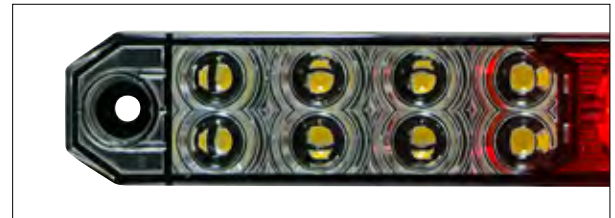

17" 27 LED Low Profile Light Bar (Stop, Turn & Tail) With Back-Up Light

Stop, Turn & Tail

- Quality injection molded polycarbonate lens
- Low profile design with 1/2" thick
- Bright stop, turn & tail function with 11 dual function red SMD LEDs
- Super bright back-up light function with 16 white SMD LEDs
- Easy wiring with 4 wire leads
- Mounting holes, 16-1/8" center to center spacing
- Wiring color code: White=ground (-), Black=S/T/T low (+), Red=S/T/T high (+), Yellow=back-up (+)
- DOT/SAE, FMVSS 10

36070	Red & White LED	Red & Clear Lens	1 Pc. / Card
36071	Red & White LED	Clear Lens	1 Pc. / Card

DOT & SAE

27LEDs

18" Vibrant Color 4 Spoke Steering Wheel - Candy Apple Green

18" 4 Spoke Steering Wheel

- Premium automotive paint in vibrant candy colors, bold effects and dazzling color
- High quality steel with chrome plating
- Steering wheel only, commercial 3-bolt hub and horn button/bezel assembly available separately
- Mix and match with U.P. designer horn bezels, gearshift knobs, shifter shaft extensions and air valve knobs, available separately

88014	Candy Apple Green	1 Pc. / Cbox