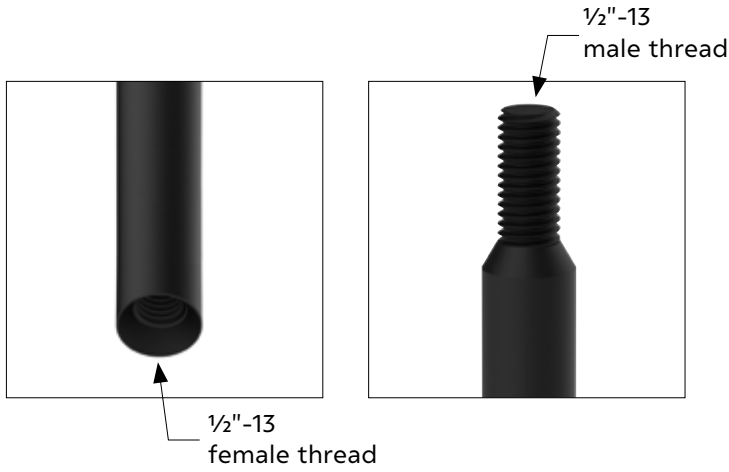

Shifter Shaft Extension

- Ultra high quality finish for durability and shine
- Easy screw-on design, 3/4" diameter thick shaft
- Compatible with UP shifter shaft, UP item #21740
- Also available in 6", 9" and 18" lengths
- Easy installation with machined 1/2"-13 UNC threaded 1" long stud and 1/2"-13 UNC threaded bottom hole
- For off-road and show use only

21903	9" Extension - Matte Black	1 Pc. / Card
21941	9" Extension - Glossy Black	1 Pc. / Card
21914	12" Extension - Liquid Silver	1 Pc. / Card