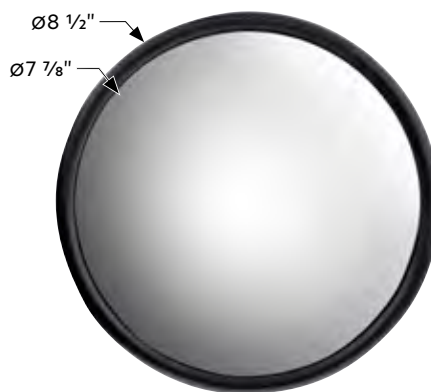

NEW
COLOR BOX DESIGN