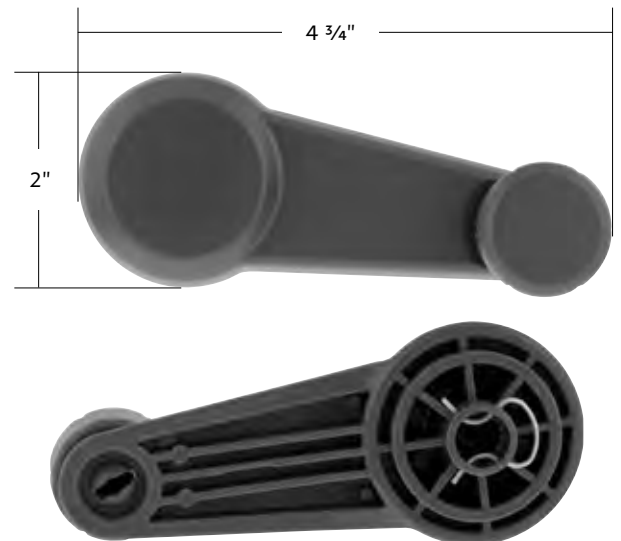

Gray Plastic Window Crank Handle

2007-2016 Isuzu NPR/NPR-HD & 2005-2016 NQR

- Quality reproduction of the original
- Metal retaining clip included
- Injection molded plastic, when new the knob is difficult to rotate, it will loosen up after use

42596B	Gray Plastic Window Crank Handle	1 Pc. / Box