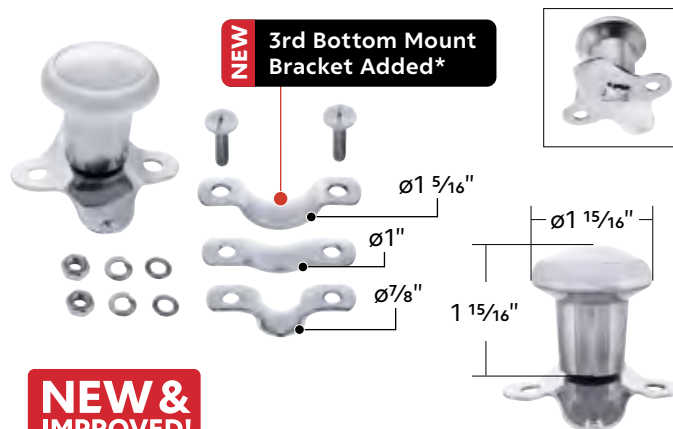

Heavy Duty Aluminum Steering Wheel Spinner

1. Heavy duty ball bearing design with metal base, & additional zinc plated brackets to fit most steering wheels
   - Time tested quality and durability for commercial trucks & heavy equipment
   - Designed to reduce effort and fatigue
   - Tall shaft assures precision control of spinner
   - Note: Universal design may require bracket modification to fit different applications. May cause permanent damage to the steering wheel, especially wood, rubber & leather
   - Check laws and/or regulations in your state, county, and/or municipality regarding installation and use of this product
2. ***New larger bracket suitable for modern steering wheels**

70108	Aluminum Steering Wheel Spinner	1 Pc. / Card