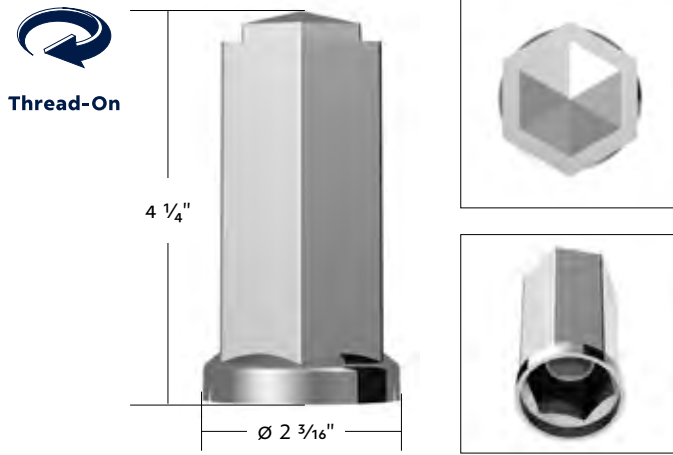

33mm X 4-1/4" Tall Chrome Plastic Hexagon Style Thread-On Nut Cover (Bulk)

Thread-On Nut Cover

- Beautiful chrome plated finish w/ triple chrome plating process
- Quality injection molded plastic for durability
- Fits over standard 33mm lug nuts on hub piloted wheels
- Designed to cover up and hide the lug nut flange washer
- A minimum of 3 threads extending through the top of each lug nut is required for proper thread engagement of nut covers
- Hexagon shape design with matching shape top cap

10584B 33mm x 4-1/4" Tall Hexagon Nut Cover 1 Pc. / Each