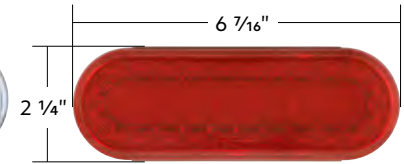

Chrome Plastic Center Dash Lower Panel Edge Trim

2018-2023 Freightliner Cascadia

- Beautiful chrome plated finish w/triple chrome plating process
- Use of non-marking plastic pry tool is recommended, item #99135
- Easy install with original style mounting tabs

42440	Chrome Edge Trim	1 Pc. / Card