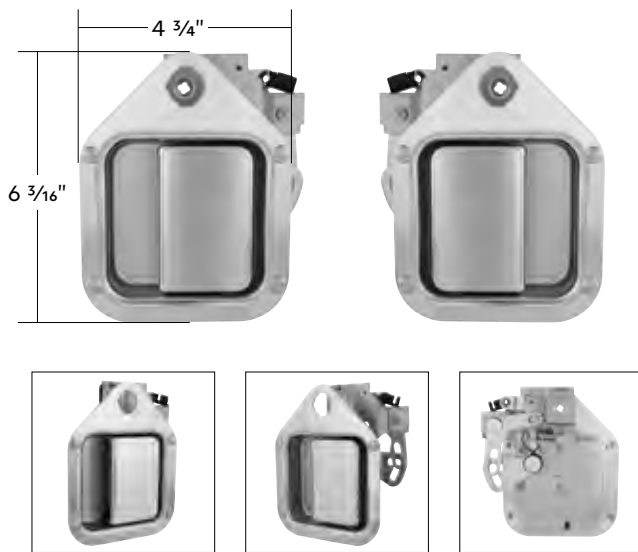

Chrome Exterior Handle (Bulk)

1982-2006 Kenworth W900/T800/T600

- Heavy duty steel construction w/ chrome plated handle
- #10-24 carriage bolts included
- Key lock cylinder opening, 13/16" diameter (cylinder not included)
- Latch rod retaining clip included

42606B Driver 1 Pc. / Box

42607B Passenger 1 Pc. / Box