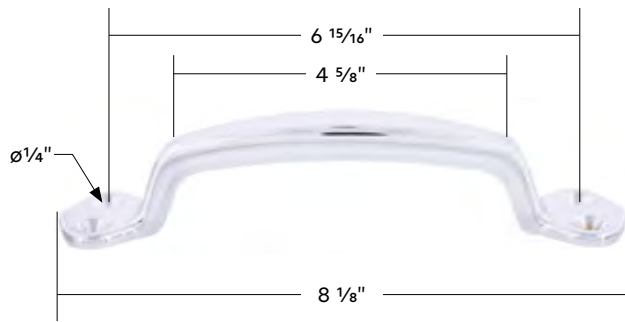

NEW & IMPROVED!

Chrome Grab Handle Kit

Chrome Grab Handle Kit

- Quality die-cast with beautiful chrome plated finish
- Heavy duty, suitable to any applications
- Kit includes: 1 chrome grab handle, 2 rubber gaskets and 4 socket head 1" long 1/4"-20 screws with nylon insert locknuts
- Grab handle can be purchase separately without mounting hardware, item #10958

10960 Chrome Grab Handle Kit 1 Pc. / Card