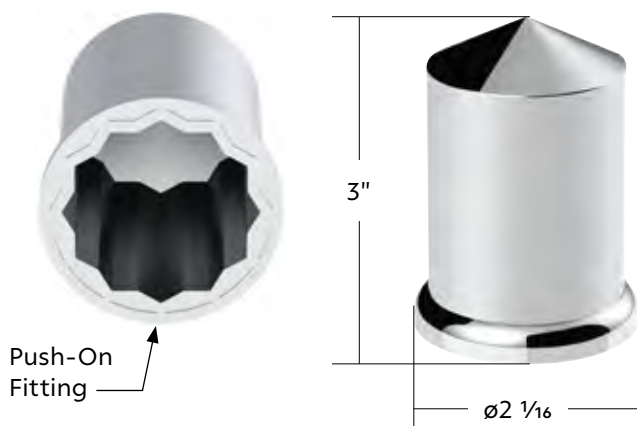

BACK IN STOCK

1-1/2" X 3" Chrome Plastic Pointed Nut Cover - Push-On (Bulk)

- Beautiful chrome plated finish w/ triple chrome plating process
- Quality plastic injection molded
- Designed to cover up and hide the lug nut flange washer
- Shipped in single, bulk

10011B	Chrome Plastic Pointed Nut Cover	1 Pc. / Bulk