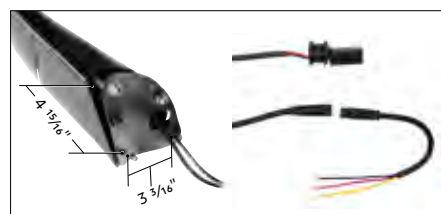

Chrome Hood Mirror Assembly With Sequential LED Turn Signal

2008-2017 Freightliner Cascadia

- Quality injection molded plastic for durability
- Beautiful chrome plated finish w/ triple chrome plating process
- Features 33 bright amber CREE type LEDs under clear lens
- Dual function position and turn signal light embeded in mirror cover
- Sequential turn signals perform a full sweep from inside to outside
- Convex mirror with wide angle optics
- Designed for OE fit
- Includes 4 nylon locknuts for installation
- Wiring color code: Black=Ground, Red=Position light, Yellow=Turn signal
- DOT/SAE, FMVSS 108, IP67 water resistant

42236 Driver	1 Pc. / Cbox
42237 Passenger	1 Pc. / Cbox

Chrome Hood Mirror Assembly With Sequential LED Turn Signal

2018-2023 Volvo VNL

- Quality injection molded plastic for durability
- Features 24 bright amber CREE type LEDs under clear lens
- Dual function position and turn signal light embeded in mirror cover
- Sequential turn signals perform a full sweep from inside to outside
- Convex mirror with wide angle optics
- Designed for OE fit
- Features heated lens with OEM style plug
- Base plate and 4 nylon locknuts are included for installation
- Wiring color code: Black=Ground, Red=Position light, Yellow=Turn signal
- DOT/SAE, FMVSS 108. IP67 water resistant

42242 Driver	1 Pc. / Cbox
42243 Passenger	1 Pc. / Cbox