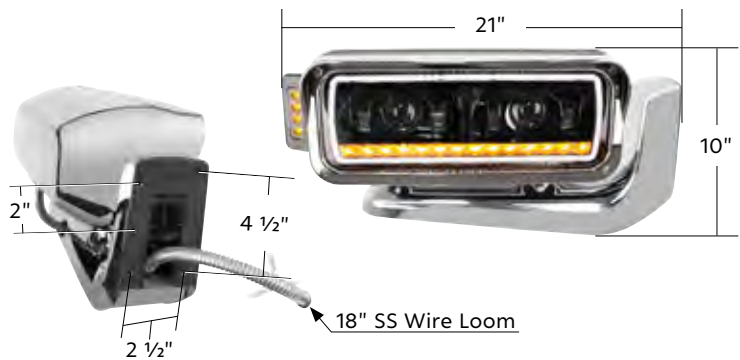

High Power LED Projection Headlight Assembly With Mounting Arm & Turn Signal

Peterbilt 379 & Custom Applications

- 6 LED dual function headlight assembly with chrome plastic housing and die-cast mounting arm
- Features a 98 CREE type white LED auxiliary light, 14 LED amber front facing turn/parking light, and a 14 LED amber turn/side marker side pod
- Direct replacement for Peterbilt 379, other models such as 357/359/365/367/378/389/567 will require minimal modification to hood for mounting hole alignment
- Also great for any custom applications
- Easy installation with OE spec threaded mounting holes
- Includes weather resistant 18" long stainless steel wiring loom for electrical hookup
- Additional tools and hardware included: socket wrench (13mm & 10mm), wire stripper, roll of electrical tape, M6 & M8 thread size hex bolts with matching split and flat washers, and single quick-splice wire connector
- DOT/SAE, FMVSS 108