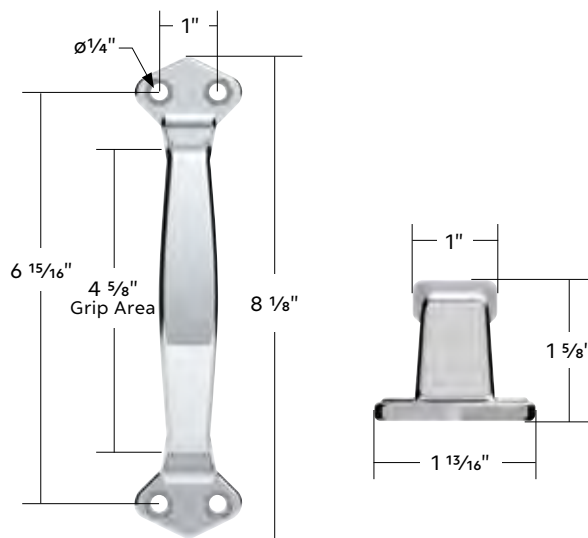

NEW & IMPROVED!

Chrome Grab Handle Only

- Quality die-cast with beautiful chrome plated finish
- Heavy duty, suitable to any applications
- Kit with mounting hardware such as gaskets and screws available separately, item #10960

10958 Chrome Grab Handle Only 1 Pc. / Each