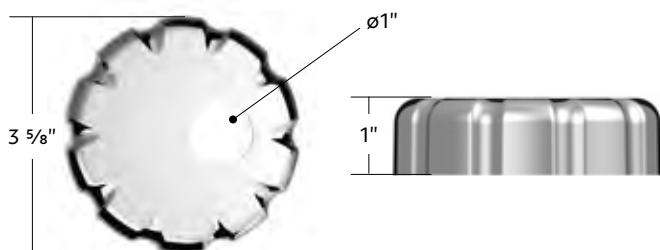

Chrome Plastic Fuel Cap Cover - Locking

Volvo - Various Models & Years

- Quality injection molded plastic for durability
- Beautiful chrome plated finish w/ triple chrome plating process
- Fits various Volvo models and years
- Opening for key-lock cylinder access
- Double sided tape pre-applied for easy installation

42520 Fuel Cap Cover - Locking 1 Pc. / Card