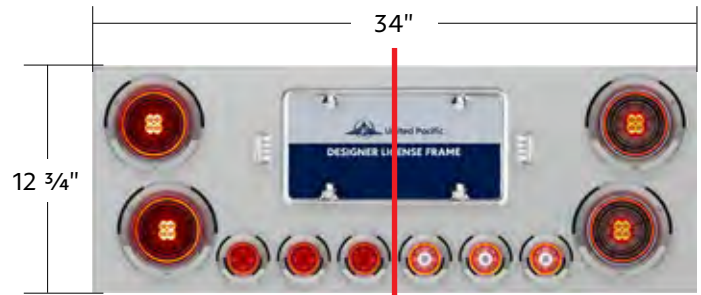

SS Rear Center Panel With Four 13 LED 4" Abyss Light & Six 4 LED 2" Lights & Bezels

- 34" stainless steel rear center light panel with four 4" and six 2" LED lights
- High polished 430 stainless steel finish for durability & shine
- Rear center panel with enclosed back plate available separately, item #21493
- Includes LED license light item #39930, chrome license frame item #50003, bullet fastener item #10889 and rubber grommet item #31515/31505
- Chrome plastic light bezel available separately
- Fully assembled with internally wired LED lights

34481	Red LED	Red Lens	Bezel	1 Pc. / Cbox
34482	Red LED	Clear Lens	Bezel	1 Pc. / Cbox
34483	Red LED	Red Lens	Visor	1 Pc. / Cbox
34484	Red LED	Clear Lens	Visor	1 Pc. / Cbox

1. **34481**
2. 4" light 13 red LED w/ red lens Abyss light item #36564
   - 2" light 4 red LED w/ red lens Abyss light item #36575
   - 4" light bezel item #10484B
   - 2" light bezel item #10458B

1. **34482**
2. 4" light 13 red LED w/ red lens Abyss light item #36566
   - 2" light 4 red LED w/ clear lens Abyss light item #36567
   - 4" light bezel item #10484B
   - 2" light bezel item #10458B