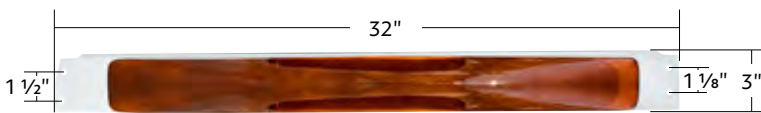

ARCBLAST

LED Dual Function ArcBlast Mini Light (Clearance/Marker)

Universal Fit

- Single super bright LED with stainless steel bezel
- Dual functions with high and low brightness
- Polycarbonate lens epoxy sealed to housing to prevent moisture intrusion
- Requires 3/4" diameter hole for installation
- Mounts with included rubber grommet
- 12V DC, straight forward 3 wire hookup

34820	Amber LED	Amber Lens	1 Pc. / Card
34821	Red LED	Red Lens	1 Pc. / Card
34822	Amber LED	Clear Lens	1 Pc. / Card
34823	Red LED	Clear Lens	1 Pc. / Card