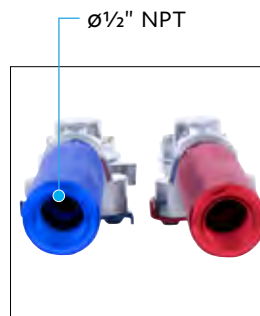

Gladhand With Extension Grips (Pair)

- Helps prevent air line kinking
- Color coded handles for ease of use
- Cylindrical aluminum extension grips with 1/2" NPT threads
- Easy to grip textured design
- Anodized coating for corrosion resistance
- Assembled with seals to prevent air leaks
- Fits most trucks and trailers

90634	Gladhand With Extension Grips (Pair)	2 Pc. / Pair