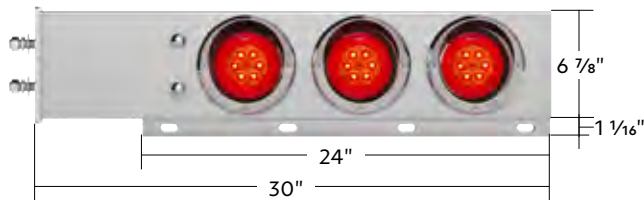

61024

Abyss Light™

2-1/2" Bolt Pattern Chrome Spring Loaded Bar with Six 4" 13 LED Abyss Lights (Pair)

Abyss Lights

- Beautiful chrome plated finish w/ triple chrome plating process
- Pre-assembled and wiring with six unique United Pacific LED Abyss lights
- 2-1/2" Center to center mounting bolt pattern

61024	Red LED/Red Lens	W/ Visor	1 Pair / Cbox
61025	Red LED/Clear Lens	W/ Visor	1 Pair / Cbox
61027	Red LED/Red Lens	W/ Grommet	1 Pair / Cbox
61028	Red LED/Clear Lens	W/ Grommet	1 Pair / Cbox

61025

61027

61028

Turbine Light

2-1/2" Bolt Pattern Chrome Spring Loaded Bar with Six 4" 16 LED Turbine Lights (Pair)

Turbine Lights

- Beautiful chrome plated finish w/ triple chrome plating process
- Pre-assembled and wiring with six unique United Pacific LED Turbine lights
- 2-1/2" Center to center mounting bolt pattern

61026	Red LED/Red Lens	W/ Visor	1 Pair / Cbox
61029	Red LED/Red Lens	W/ Grommet	1 Pair / Cbox

61026

61029