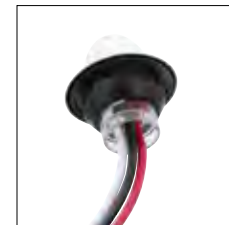

4 LED Dual Function Mini Watermelon Light (Clearance/Marker)

Universal Fit

- Features 4 super bright dual function LEDs with beautiful polished stainless steel bezel
- Quality polycarbonate lens with watermelon style lens design, epoxy sealed to prevent moisture intrusion
- Requires 3/4" diameter hole for installation
- Mounts with included rubber grommet
- 12V DC, 3 wire hookup
- Wiring color code: white=ground, black=low function, red=high function

34847	Amber LED	Amber Lens	1 Pc. / Card
34848	Red LED	Red Lens	1 Pc. / Card
34849	Amber LED	Clear Lens	1 Pc. / Card
34850	Red LED	Clear Lens	1 Pc. / Card
34851	Blue LED	Clear Lens	1 Pc. / Card
34852	White LED	Clear Lens	1 Pc. / Card