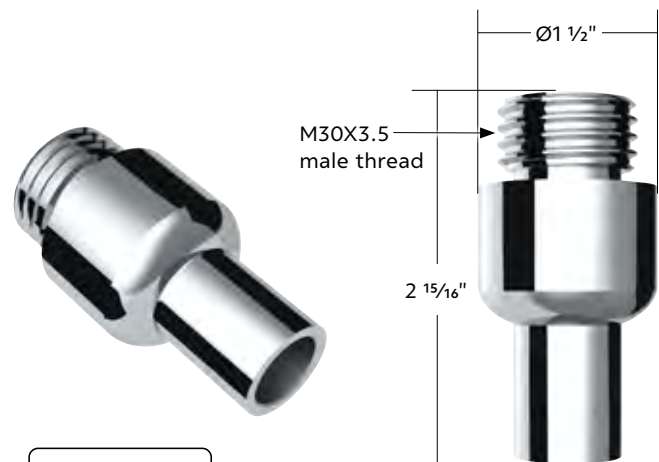

Chrome Aluminum Air Valve Adapter With M30X3.5 Threads

Air Valve Adapter

- Beautiful chrome plated finish w/ triple chrome plating process
- Quality aluminum with beautiful chrome plating
- Machined M30X3.5 threads for use with any United Pacific's M30 thread-on knobs or grips
- Standard air valve threads for easy installation to any air valve control

23006B	Air Valve Adapter	1 Pc. / Each