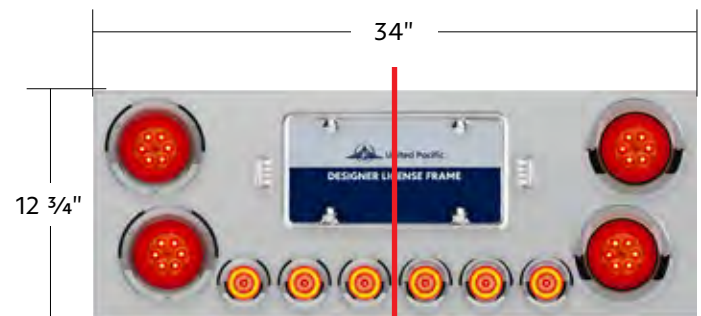

1. **34485**
2. 4" light 16 red LED w/ red lens Turbine light item #39214
   - 2" light 7 red LED with red lens Turbine light item #39223
   - 4" light bezel item #10484B
   - 2" light bezel item #10458B

1. **34486**
2. 4" light 16 red LED w/ red lens Turbine light item #39214
   - 2" light 7 red LED with red lens Turbine light item #39223
   - 4" bezel w/ visor item #10483B
   - 2" bezel w/ visor item #10481B