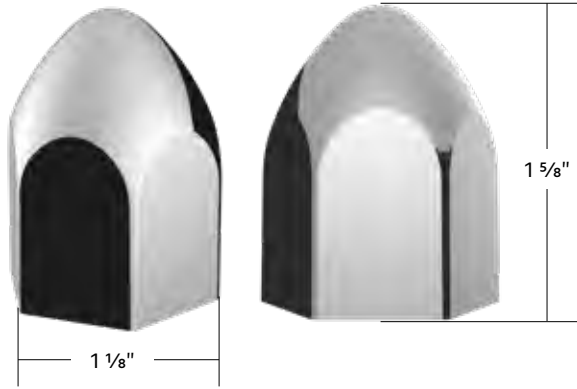

15/16" X 1-5/8" Chrome Plastic Bullet Nut Cover - Push-On

Push-On Nut Cover

- Chrome plastic bullet push-on nut cover for hex nuts & bolts
- Beautiful high quality chrome plated finish w/ triple chrome plating process
- Available without flange
- Sold individually

10076 Chrome Plastic Bullet Nut Cover 1 Pc. / Each