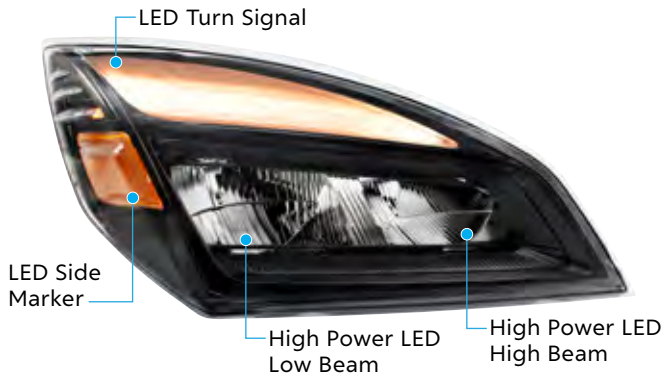

High Power Blackout LED Headlight

2018-2023 Freightliner Cascadia

- Quality injection molded polycarbonate lens
- Easy installation, simply plugs into existing factory LED equipped wiring harness connector
- Not for use with trucks originally equipped with halogen headlights
- Low beam: 1400 lumens, 17W, 12V DC
- High beam: 2650 lumens, 31W, 12V DC
- DOT/SAE, FMVSS 108

32914	Driver	1 Pc. / Cbox
32915	Passenger	1 Pc. / Cbox

LED Headlight W/ LED Light Bar & Turn Signal

2006-2017 International Prostar

- Polycarbonate lens sonically sealed to housing
- Full LED high and low beam headlight
- Bright LED light bar and turn signal
- Easy connection, plugs into existing wiring harness
- Low Beam: 2000 lumens, 6000K, 21W, 12V DC
- High beam: 2400 lumens, 6000K, 42W, 12V DC
- DOT/SAE, FMVSS 108

31030	Driver	Chrome	1 Pc. / Cbox
31031	Passenger	Chrome	1 Pc. / Cbox
31032	Driver	Blackout	1 Pc. / Cbox
31033	Passenger	Blackout	1 Pc. / Cbox