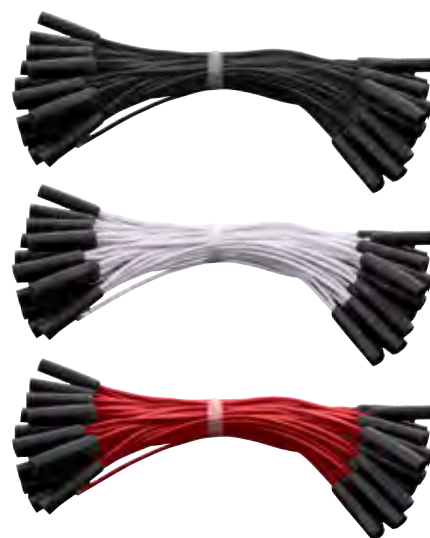

0.180" Female Plug Wire Harness With 50 Plugs-6" Lead (Bulk)

- 50 common 0.180" female bullet plugs
- Bullet plugs are 1-3/8" long
- 6" wire leads between plugs

34185B	6" Lead	Black	1 Pc. / Bulk
34186B	6" Lead	White	1 Pc. / Bulk
34187B	6" Lead	Red	1 Pc. / Bulk