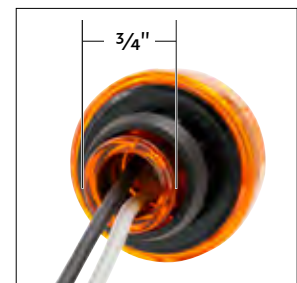

10 High Power LED Projection Headlight Assembly W/ Mounting Arm & TS Side Pod

Peterbilt 379 & Custom Applications

- All LED dual function headlight assembly w/ chrome plastic housing and die-cast mounting arm
- Features 100 bright white LED auxiliary lights, 8 LED amber front facing turn/parking lights, and a 14 LED amber turn/side marker side pods
- Peterbilt models: 357/359/365/367/378/389/567 will require minimal modification to hood for mounting hole alignment
- Also great for any custom applications
- Easy installation with OE spec threaded mounting holes. Includes long wiring loom for electrical hookup
- Additional tools and hardware includes: socket wrench (13mm & 10mm), wire stripper, roll of electrical tape, M6 & M8 thread size hex bolts with matching split & flat washers, and single quick-splice wire connector
- DOT/SAE, FMVSS 108

35897	Driver	Chrome	1 Pc. / Cbox
35898	Passenger	Chrome	1 Pc. / Cbox
35899	Driver	Blackout	1 Pc. / Cbox
35900	Passenger	Blackout	1 Pc. / Cbox

Technical Specification

Low Beam Application	High Beam Application
1200 Lumens	1200 Lumens
1.5 Amps @12-24V DC	3 Amps @12-24V DC

Tool Kit Included

DOT & SAE

LED 1-1/4" Round Light (Clearance/Marker)

- High quality injection molded polycarbonate lens
- Features a super bright SMD type LED
- Black back housing with epoxy sealed electronics
- Easy wiring, 6-1/8" of 18G wires with stripped ends
- Requires a 3/4" opening, mounts with included black rubber grommet
- DOT/SAE, P2

36380	Amber LED	Amber Lens	1 Pc. / Card
36382	Red LED	Red Lens	1 Pc. / Card