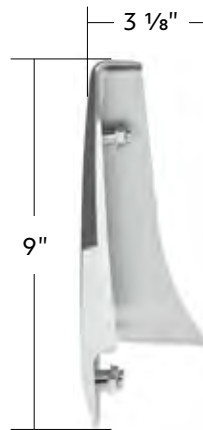

Chrome Plastic Fuel Tank Fairing Trim

2018+ Freightliner Cascadia

- Beautiful chrome plated finish w/ triple chrome plating process
- Quality injection molded plastic for durability
- Easy to install with included speed nuts
- Direct replacement of the original

42424 Chrome Plastic Fuel Tank Fairing Trim 1 Pc. / Hbox