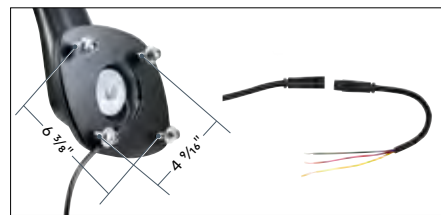

Chrome Hood Mirror Assembly With Sequential LED Turn Signal

2018-2023 Volvo VNL

- Quality injection molded plastic for durability
- Features 24 bright amber CREE type LEDs under clear lens
- Dual function position and turn signal light embeded in mirror cover
- Sequential turn signals perform a full sweep from inside to outside
- Convex mirror with wide angle optics
- Designed for OE fit
- Features heated lens with OEM style plug
- Base plate and 4 nylon locknuts are included for installation
- Wiring color code: Black=Ground, Red=Position light, Yellow=Turn signal
- DOT/SAE, FMVSS 108. IP67 water resistant

42242 Driver	1 Pc. / Cbox
42243 Passenger	1 Pc. / Cbox