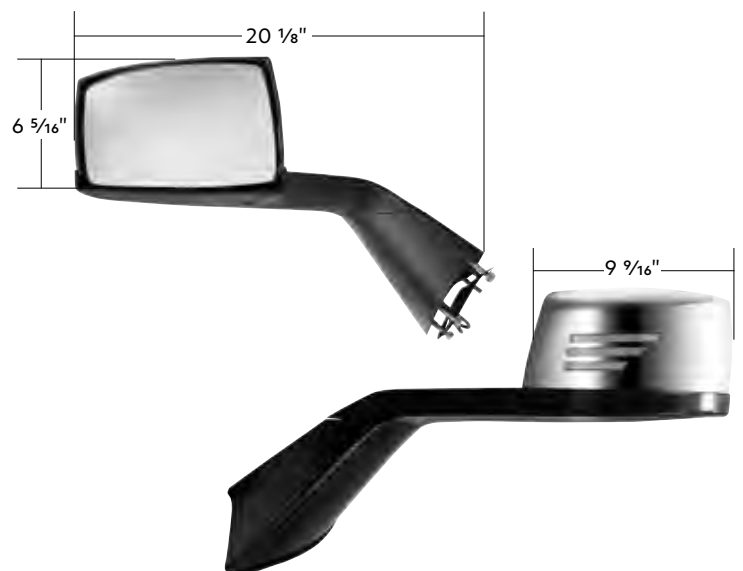

Chrome Hood Mirror Assembly With Sequential LED Turn Signal

2008-2017 Freightliner Cascadia

- Quality injection molded plastic for durability
- Beautiful chrome plated finish w/ triple chrome plating process
- Features 33 bright amber CREE type LEDs under clear lens
- Dual function position and turn signal light embeded in mirror cover
- Sequential turn signals perform a full sweep from inside to outside
- Convex mirror with wide angle optics
- Designed for OE fit
- Includes 4 nylon locknuts for installation
- Wiring color code: Black=Ground, Red=Position light, Yellow=Turn signal
- DOT/SAE, FMVSS 108, IP67 water resistant

42236 Driver	1 Pc. / Cbox
42237 Passenger	1 Pc. / Cbox

Chrome Hood Mirror Assembly With Sequential LED Turn Signal

2018-2023 Volvo VNL

- Quality injection molded plastic for durability
- Features 24 bright amber CREE type LEDs under clear lens
- Dual function position and turn signal light embeded in mirror cover
- Sequential turn signals perform a full sweep from inside to outside
- Convex mirror with wide angle optics
- Designed for OE fit
- Features heated lens with OEM style plug
- Base plate and 4 nylon locknuts are included for installation
- Wiring color code: Black=Ground, Red=Position light, Yellow=Turn signal
- DOT/SAE, FMVSS 108. IP67 water resistant

42242 Driver	1 Pc. / Cbox
42243 Passenger	1 Pc. / Cbox