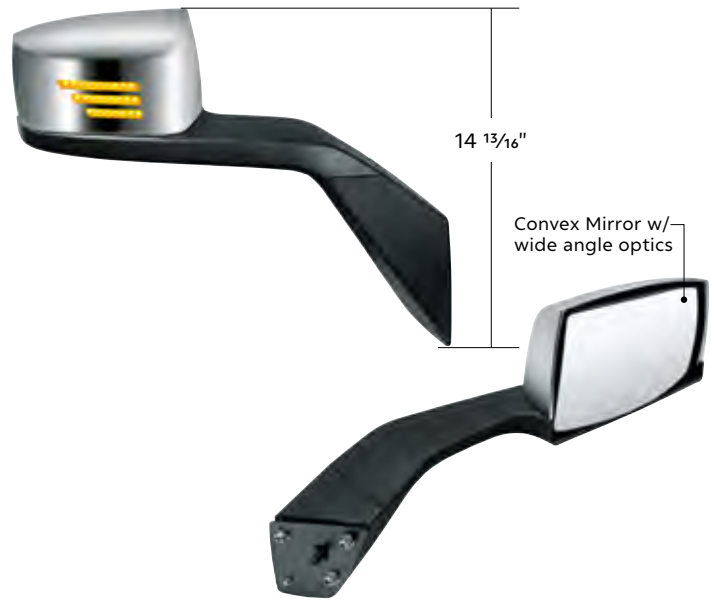

Chrome Hood Mirror Assembly With Sequential LED Turn Signal

2004-2017 Volvo VNL

- Quality injection molded plastic for durability
- Features 24 bright amber LEDs under clear lens
- Dual function position and turn signal light embedded in mirror cover
- Sequential turn signals perform a full sweep from inside to outside
- Includes waterproof connection for other United Pacific headlights (35749 series)
- Base plate and 4 nylon locknuts are included for installation
- Wiring color code: Black=Ground, Red=Position light, Yellow=Turn signal
- IP67 water resistant

42234	Driver	1 Pc. / Wbox
42235	Passenger	1 Pc. / Wbox