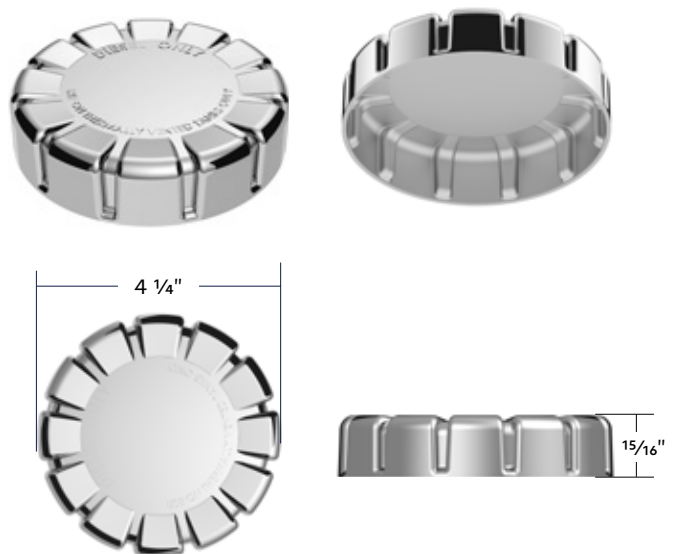

Chrome Plastic Fuel Cap Cover - Non-Locking

Kenworth - Various Models & Years

- Quality injection molded plastic for durability
- Beautiful chrome plated finish w/ triple chrome plating process
- Fits various Kenworth models and years
- Double sided tape pre-applied for easy installation

42523 Fuel Cap Cover - Non-Locking 1 Pc. / Card