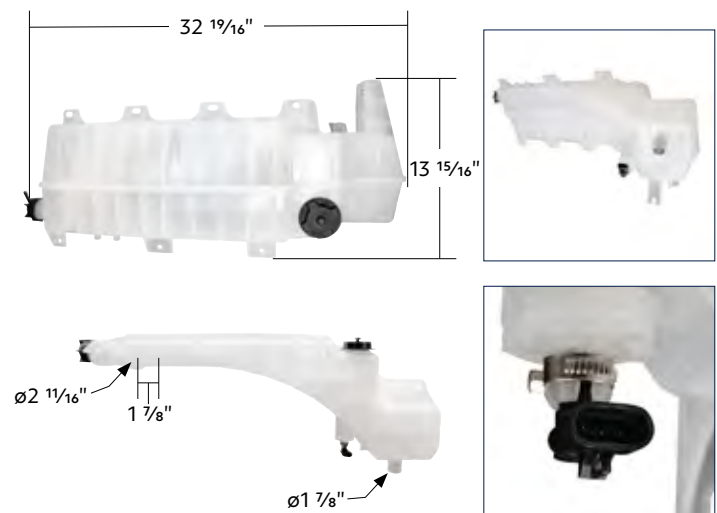

Pressurized Coolant Reservoir & Coolant Level Sensor

2008-2017 Volvo VNL/VNM

- Quality injection molded plastic
- Includes reservoir cap and coolant level sensor
- Also fits Volvo VHD & Mack Pinnacle CHU613/CXU613
- Direct replacement for OEM part numbers 20881601, 20968795, 21038101, 21074555, 21314361, 21513979, 22061288, 22564835, 22061290, 23911823, 21846997

26003 Coolant Reservoir & Level Sensor 1 Pc. / Wbox