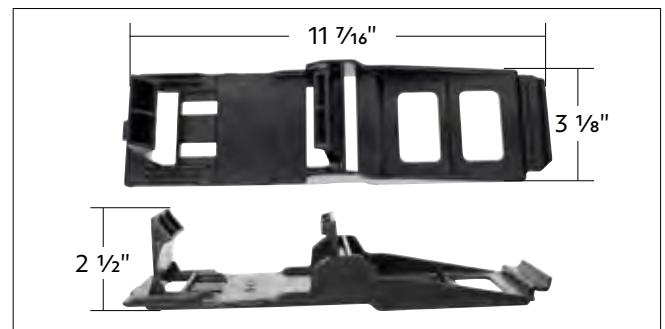

20 PIECES PUSH-ON

1-1/2" X 2-3/4" Matte Black Painted Plastic Bullet Nut Covers - Push-On

- Quality molded plastic w/ beautiful long lasting matte black finish
- Fits over standard 1-1/2" hex nuts & bolts, or lug nuts on stud piloted wheel
- Convenience pack, includes 20 nut covers to dress up 2 wheels

10361 Matte Bl. Plastic Bullet Nut Covers 20 Pcs. / Cbox

60 PIECES PUSH-ON

1-1/2" X 2-3/4" Matte Black Painted Plastic Bullet Nut Covers - Push-On

- Quality molded plastic with beautiful long lasting matte black finish
- Fits over standard 1-1/2" hex nuts and bolts, or lug nuts on stud piloted wheel
- Convenience pack, includes 60 nut covers to dress up 6 wheels

10361CB Matte Bl. Plastic Bullet Nut Covers 60 Pcs. / Cbox

Chrome Plastic 7" Navigation Screen Bezel

2012-2021 Peterbilt 579

- Beautiful chrome plated finish w/ triple chrome plating process
- Quality injection molded plastic for durability
- For 579 model equipped with factory 7" navigation display
- Pre-applied double sided tape for easy installation

20608 7" Chrome Plastic Screen Bezel 1 Pc. / Card

20742

20743

Fairing Retainer

2003-2017 Volvo VNL

- Quality injection molded plastic for durability
- Direct replacement for inside retainer OE #82770571 & outside retainer OE #82770569

20742 Inside 1 Pc. / Each

20743 Outside 1 Pc. / Each