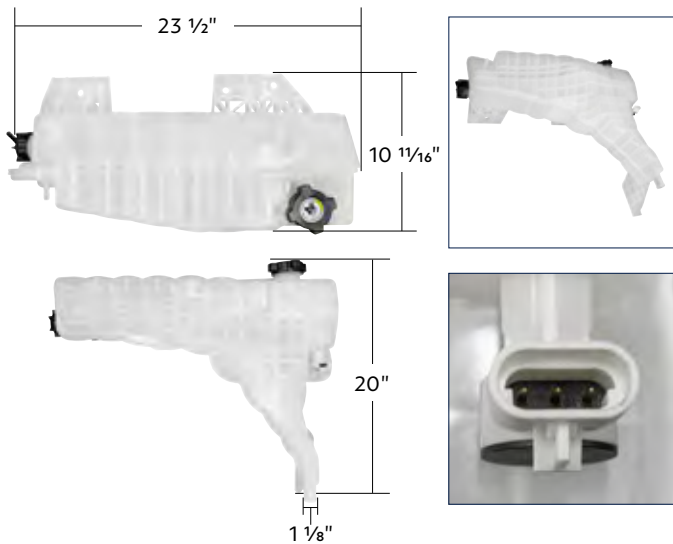

Pressurized Coolant Reservoir & Coolant Level Sensor

2013-2021 Peterbilt 579 & Kenworth T680

- Quality injection molded plastic
- Includes reservoir cap and coolant level sensor
- Also fits Kenworth T880
- Direct replacement for OEM part number DR104002, CP237001, DR104003

26000 Coolant Reservoir & Level Sensor 1 Pc. / Wbox