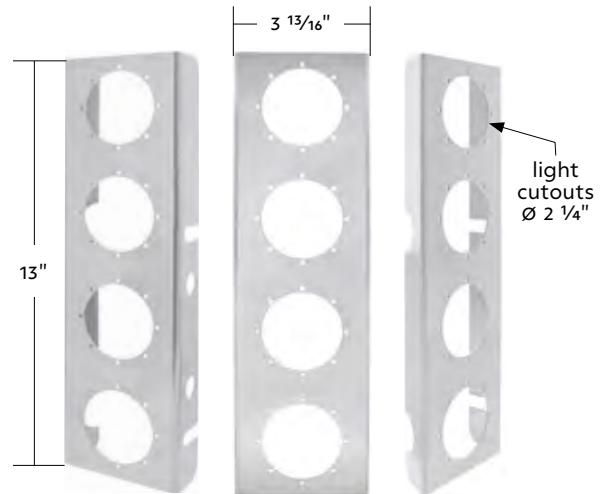

NEW & IMPROVED!

430 Stainless Steel Front Air Cleaner Bracket With Four 4" Round Light Cutouts (Pair)

SS Front Air Cleaner Bracket

- Beautiful polished 430 grade stainless steel
- Laser cut mounting holes for 4" round lights
- New 8-hole mounting pattern allows flexibility in how lights and bezels can be installed

30260 SS Front Air Cleaner Bracket 1 Pc. / Pair