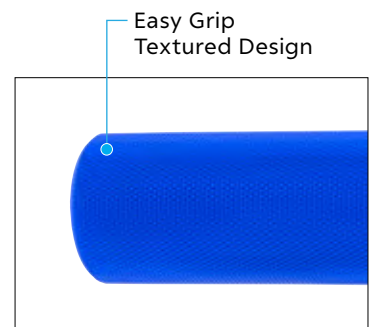

Gladhand With Extension Grips (Pair)

- Helps prevent air line kinking
- Color coded handles for ease of use
- Cylindrical aluminum extension grips with 1/2" NPT threads
- Easy to grip textured design
- Anodized coating for corrosion resistance
- Assembled with seals to prevent air leaks
- Fits most trucks and trailers

90634	Gladhand With Extension Grips (Pair)	2 Pc. / Pair