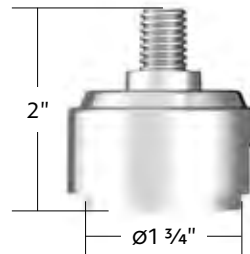

NEW & IMPROVED!

1/2"-13 Thread-On Shift Knob Mounting Adapter For Eaton Fuller Style 13/15/18 Shifter - Chrome (Bulk)

Eaton Fuller Style

- Beautiful chrome plated finish w/ triple chrome plating process
- Quality die-cast zinc thread-on type adapter with high quality chrome plating
- Fits United Pacific shift knobs or handles w/ 1/2"-13 female thread
- Removable thread locking sealant included
- Not compatible w/ models equipped w/ D-shape shift knobs

70589B Thread-On Gearshift Knob 1 Pc. / Each