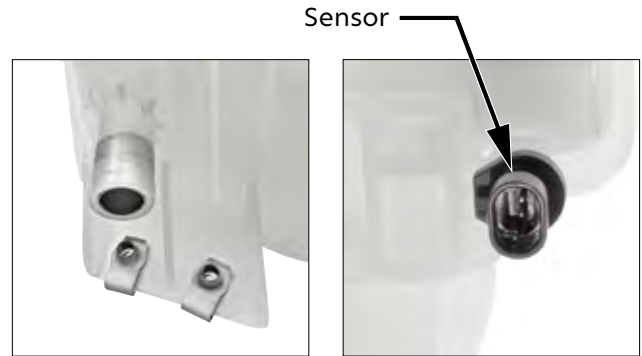

10 LED Rectangular Abyss Light (Clearance/Marker)

Abyss Light

- Polycarbonate lens sonically sealed to housing to prevent moisture intrusion
- Epoxy coated, fully sealed electronics designed for 12V DC systems
- Abyss lens design gives unique infinity vision effect
- Recommended plug: item #30919/33006
- DOT/SAE, FMVSS 108, P3

36010	Amber LED	Amber Lens	1 Pc. / Card
36011	Red LED	Red Lens	1 Pc. / Card