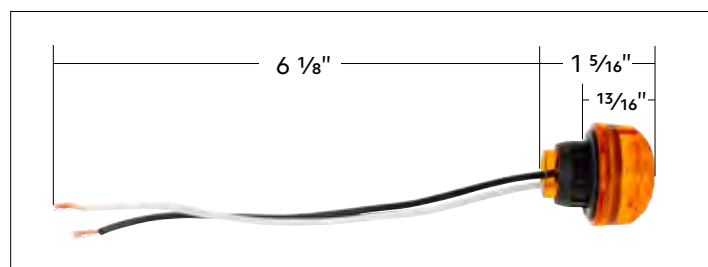

10 High Power LED Projection Headlight Assembly W/ Mounting Arm & TS Side Pod

Peterbilt 379 & Custom Applications

- All LED dual function headlight assembly w/ chrome plastic housing and die-cast mounting arm
- Features 100 bright white LED auxiliary lights, 8 LED amber front facing turn/parking lights, and a 14 LED amber turn/side marker side pods
- Peterbilt models: 357/359/365/367/378/389/567 will require minimal modification to hood for mounting hole alignment
- Also great for any custom applications
- Easy installation with OE spec threaded mounting holes. Includes long wiring loom for electrical hookup
- Additional tools and hardware includes: socket wrench (13mm & 10mm), wire stripper, roll of electrical tape, M6 & M8 thread size hex bolts with matching split & flat washers, and single quick-splice wire connector
- DOT/SAE, FMVSS 108

35897	Driver	Chrome	1 Pc. / Cbox
35898	Passenger	Chrome	1 Pc. / Cbox
35899	Driver	Blackout	1 Pc. / Cbox
35900	Passenger	Blackout	1 Pc. / Cbox

Technical Specification

Low Beam Application	High Beam Application
1200 Lumens	1200 Lumens
1.5 Amps @12-24V DC	3 Amps @12-24V DC

Tool Kit Included

DOT & SAE

LED 1-1/4" Round Light (Clearance/Marker)

- High quality injection molded polycarbonate lens
- Features a super bright SMD type LED
- Black back housing with epoxy sealed electronics
- Easy wiring, 6-1/8" of 18G wires with stripped ends
- Requires a 3/4" opening, mounts with included black rubber grommet
- DOT/SAE, P2

36380	Amber LED	Amber Lens	1 Pc. / Card
36382	Red LED	Red Lens	1 Pc. / Card