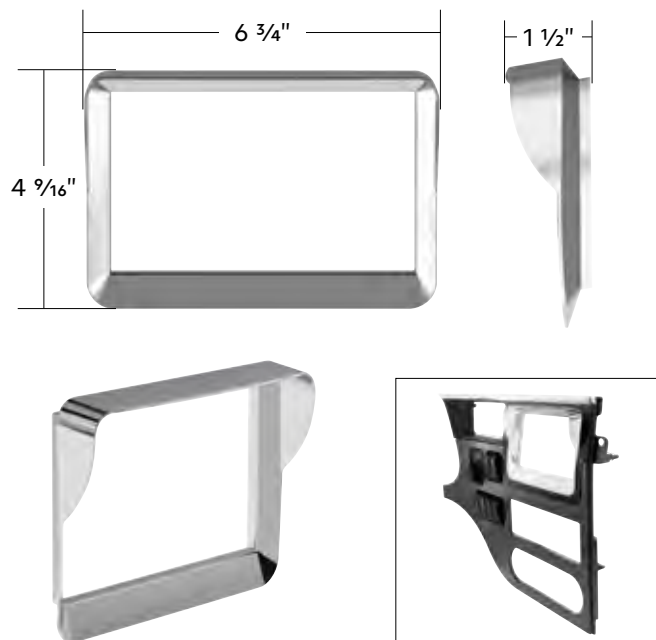

**10361CB** Matte Bl. Plastic Bullet Nut Covers 60 Pcs. / Cbox

**Chrome Plastic 7" Navigation Screen Bezel**

**2012-2021 Peterbilt 579**

- Beautiful chrome plated finish w/ triple chrome plating process
- Quality injection molded plastic for durability
- For 579 model equipped with factory 7" navigation display
- Pre-applied double sided tape for easy installation