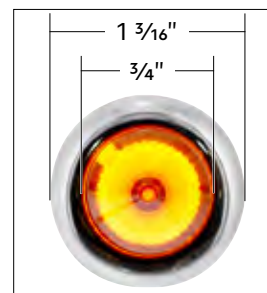

4 LEDs

DUAL FUNCTION

STAINLESS STEEL BEZEL

(Clearance/Marker)		(Auxiliary)
34841	34843	34845
34842	34844	34846