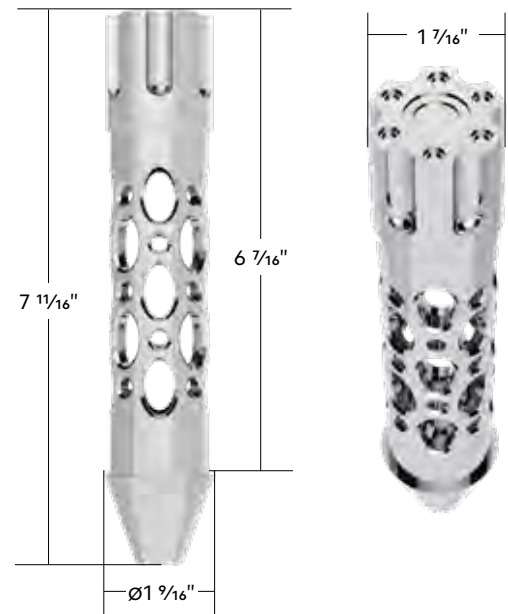

Austin Style Grip Handle With Beer Tap Adapter - Chrome

Austin Style

- Beautiful chrome plated finish w/ triple chrome plating process
- High quality CNC machined grip handle and adapter
- 3/8"-16 female thread for use with most beer faucet (faucet not included)

70896 Grip Handle w/ Beer Tap Adapter 1 Pc. / Card