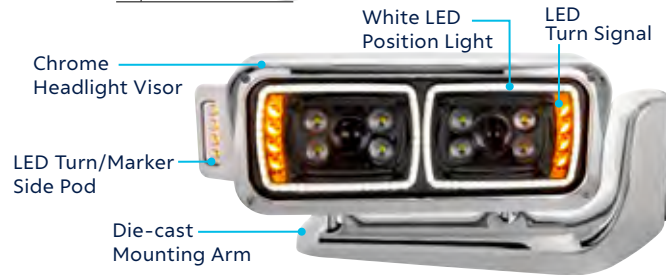

10 High Power LED Projection Headlight Assembly W/ Mounting Arm & TS Side Pod

Peterbilt 379 & Custom Applications

- All LED dual function headlight assembly w/ chrome plastic housing and die-cast mounting arm
- Features 100 bright white LED auxiliary lights, 8 LED amber front facing turn/parking lights, and a 14 LED amber turn/side marker side pods
- Peterbilt models: 357/359/365/367/378/389/567 will require minimal modification to hood for mounting hole alignment
- Also great for any custom applications
- Easy installation with OE spec threaded mounting holes. Includes long wiring loom for electrical hookup
- Additional tools and hardware includes: socket wrench (13mm & 10mm), wire stripper, roll of electrical tape, M6 & M8 thread size hex bolts with matching split & flat washers, and single quick-splice wire connector
- DOT/SAE, FMVSS 108

35897	Driver	Chrome	1 Pc. / Cbox
35898	Passenger	Chrome	1 Pc. / Cbox
35899	Driver	Blackout	1 Pc. / Cbox
35900	Passenger	Blackout	1 Pc. / Cbox

Technical Specification

Low Beam Application	High Beam Application
1200 Lumens	1200 Lumens
1.5 Amps @12-24V DC	3 Amps @12-24V DC

Tool Kit Included

DOT & SAE

LED 1-1/4" Round Light (Clearance/Marker)

- High quality injection molded polycarbonate lens
- Features a super bright SMD type LED
- Black back housing with epoxy sealed electronics
- Easy wiring, 6-1/8" of 18G wires with stripped ends
- Requires a 3/4" opening, mounts with included black rubber grommet
- DOT/SAE, P2

36380	Amber LED	Amber Lens	1 Pc. / Card
36382	Red LED	Red Lens	1 Pc. / Card