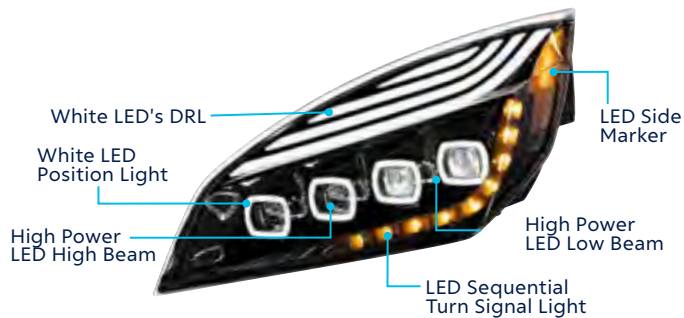

High Beam Application

2200 Lumens, 5500K
2.2 Amps @12V DC