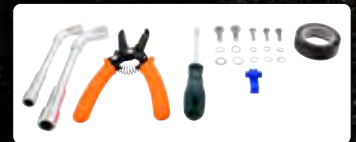

High Power LED Projection Headlight Assembly With Mounting Arm & Turn Signal

Peterbilt 379 & Custom Applications

- 6 LED dual function headlight assembly with chrome plastic housing and die-cast mounting arm
- Features a 98 CREE type white LED auxiliary light, 14 LED amber front facing turn/parking light, and a 14 LED amber turn/side marker side pod
- Direct replacement for Peterbilt 379, other models such as 357/359/365/367/378/389/567 will require minimal modification to hood for mounting hole alignment
- Also great for any custom applications
- Easy installation with OE spec threaded mounting holes
- Includes weather resistant 18" long stainless steel wiring loom for electrical hookup
- Additional tools and hardware included: socket wrench (13mm & 10mm), wire stripper, roll of electrical tape, M6 & M8 thread size hex bolts with matching split and flat washers, and single quick-splice wire connector
- DOT/SAE, FMVSS 108

Technical Specification

Low Beam Application	High Beam Application
1,500 Lumens	2,000 Lumens
1.94 Amps @ 12-24V DC	3.91 Amps @ 12-24V DC

35911	Driver	Chrome	1 Pc. / Cbox
35912	Passenger	Chrome	1 Pc. / Cbox
35913	Driver	Black	1 Pc. / Cbox
35914	Passenger	Black	1 Pc. / Cbox