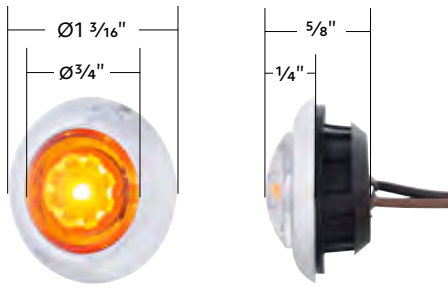

ARCBLAST

LED Dual Function ArcBlast Mini Light (Clearance/Marker)

Universal Fit

- Single super bright LED with stainless steel bezel
- Dual functions with high and low brightness
- Polycarbonate lens epoxy sealed to housing to prevent moisture intrusion
- Requires 3/4" diameter hole for installation
- Mounts with included rubber grommet
- 12V DC, straight forward 3 wire hookup

34820	Amber LED	Amber Lens	1 Pc. / Card
34821	Red LED	Red Lens	1 Pc. / Card
34822	Amber LED	Clear Lens	1 Pc. / Card
34823	Red LED	Clear Lens	1 Pc. / Card

Wood Armrest With SS Window Sill Mounting Plate

2003-2005 Peterbilt

- Hand crafted wood armrest
- High quality stainless steel window sill mounting plate with beautiful polished finish
- Beautifully polished to a mirror like finish

88070	Wood Armrest	1 Pair / Cbox