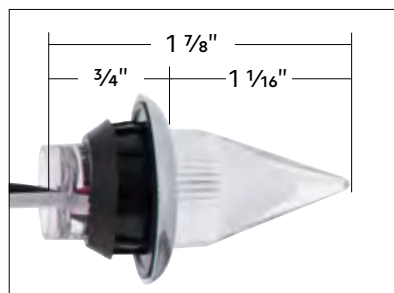

4 LEDs

DUAL FUNCTION

STAINLESS STEEL BEZEL

(Clearance/Marker)		(Auxiliary)
34841	34843	34845
34842	34844	34846