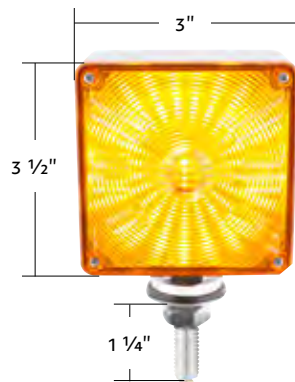

COMPETITION SERIES

48 LED Competition Series Mini Double Face Light - Amber & Red LED/Amber & Red Lens

Competition Series

- Beautiful chrome plated injection molded plastic
- Epoxy coated, fully sealed electronics designed for 12V DC systems
- 3" square light with 48 bright amber & red LEDs
- Features high, low & single pattern flash warning light function
- Warning light function will override high and low function
- Stud mounted design
- Includes nut, split lock washer, flat washer, and rubber pad for mounting and installation
- IP63 water resistant

36106	48 LED Mini Double Face Light	1 Pc. / Cbox