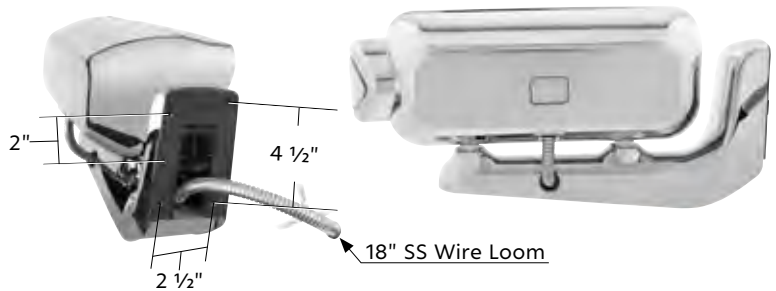

10 High Power LED Projection Headlight Assembly W/ Mounting Arm & TS Side Pod

Peterbilt 379 & Custom Applications

- All LED dual function headlight assembly w/ chrome plastic housing and die-cast mounting arm
- Features 100 bright white LED auxiliary lights, 8 LED amber front facing turn/parking lights, and a 14 LED amber turn/side marker side pods
- Peterbilt models: 357/359/365/367/378/389/567 will require minimal modification to hood for mounting hole alignment
- Also great for any custom applications
- Easy installation with OE spec threaded mounting holes. Includes long wiring loom for electrical hookup
- Additional tools and hardware includes: socket wrench (13mm & 10mm), wire stripper, roll of electrical tape, M6 & M8 thread size hex bolts with matching split & flat washers, and single quick-splice wire connector
- DOT/SAE, FMVSS 108

35897	Driver	Chrome	1 Pc. / Cbox
35898	Passenger	Chrome	1 Pc. / Cbox
35899	Driver	Blackout	1 Pc. / Cbox
35900	Passenger	Blackout	1 Pc. / Cbox

Technical Specification

Low Beam Application	High Beam Application
1200 Lumens	1200 Lumens
1.5 Amps @12-24V DC	3 Amps @12-24V DC

Tool Kit Included

DOT & SAE

LED 1-1/4" Round Light (Clearance/Marker)

- High quality injection molded polycarbonate lens
- Features a super bright SMD type LED
- Black back housing with epoxy sealed electronics
- Easy wiring, 6-1/8" of 18G wires with stripped ends
- Requires a 3/4" opening, mounts with included black rubber grommet
- DOT/SAE, P2

36380	Amber LED	Amber Lens	1 Pc. / Card
36382	Red LED	Red Lens	1 Pc. / Card