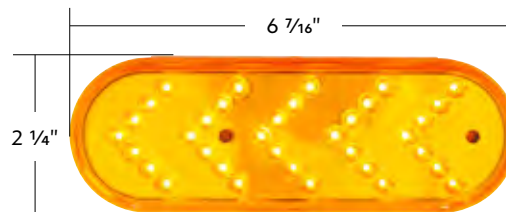

NEW & IMPROVED!

35 LED 6" Reflector Oval Sequential Turn Signal Light

Turn Signal Light

- 35 LED oval sequential auxiliary signal light with reflector
- Polycarbonate lens sonically sealed to housing to prevent moisture intrusion
- Electronics completely sealed in epoxy to resist corrosion and moisture
- Recommended plug: item # 34212/34216

39475 Amber LED / Amber Lens 1 Pc. / Card

39477 Amber LED / Clear Lens 1 Pc. / Card