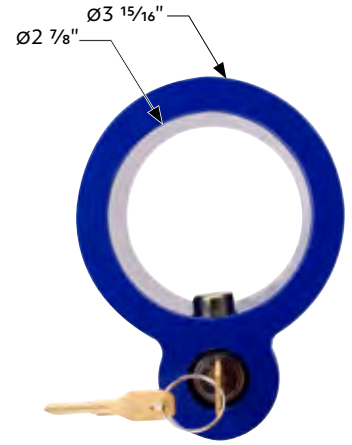

NEW & IMPROVED!

Heavy Duty Steel King Pin Lock For 2" Diameter Kingpin

Heavy Duty

- Heavy duty cast iron fifth wheel lock for standard fixed kingpin
- Covers entire kingpin for total security
- Safeguard semi-trailers, RV, and other fifth wheel trailers from theft
- Made from durable cast steel construction
- Two keys included

90100 King Pin Lock for 2" Diameter Kingpin 1 Pc. / Cbox

NEW
COLOR BOX DESIGN

BACK IN STOCK

18" Chrome Aluminum Steering Wheel With Black Leather Rim

Chrome Aluminum Steering Wheel

- Premium black leather steering wheel rim
- High quality CNC aluminum with chrome plating
- Steering wheel only. Hub and horn button assembly available separately
- Mix and match with United Pacific 3-bolt commercial hubs & designer horn bezels for a unique and distinctive look

88159	"Scorpion" Style Steering Wheel	1 Pc. / Cbox
88161	"Chopper" Style Steering Wheel	1 Pc. / Cbox
88172	"3-Spoke" Style Steering Wheel	1 Pc. / Cbox