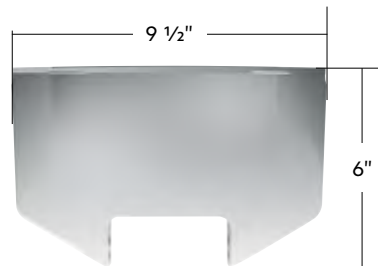

Chrome Upper Steering Column Cover

1997-2001 Kenworth W900/T800 & Peterbilt 379/378

- Quality injection molded plastic for durability
- Beautiful triple chrome plated finish
- Easy install with original mounting hole positions

40905 Chrome Upper Steering Column Cover 1 Pc. / Cbox