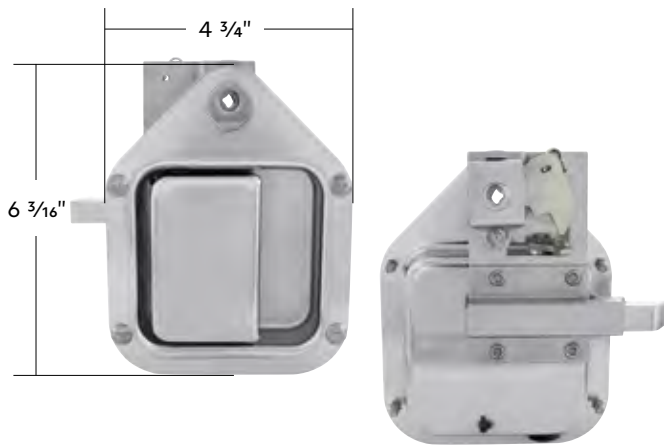

Exterior Sleeper Storage Door Handle Short Striker - Passenger (Bulk)

2004-2015 Kenworth W900/T800

- Heavy duty steel construction w/ chrome plated handle
- Feature 3/4" short striker post
- #10-24 carriage bolts included
- Key lock cylinder opening, 13/16" diameter (cylinder not included)
- Also fits T660 (2008-2015), T600 (2004-2007)

42609B Passenger 1 Pc. / Box