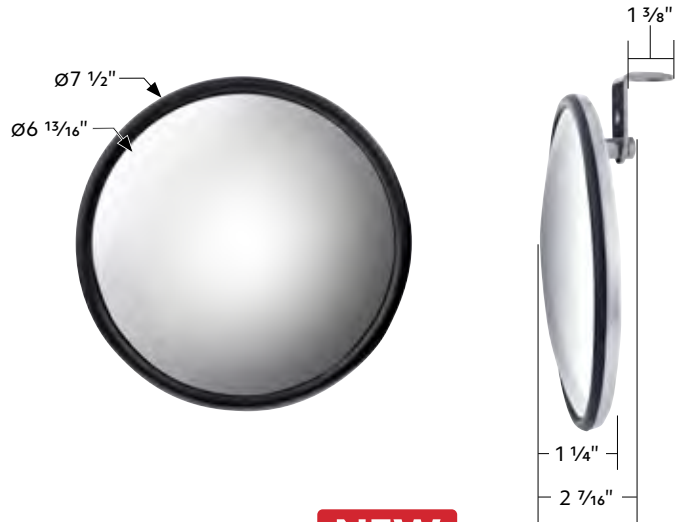

7-1/2" Stainless Steel 320R Convex Mirror - Offset Mounting Stud

320R Convex Mirror

- 430 grade stainless steel housing
- 320R contour radius convex mirror glass
- Helps to improve visibility and reduce accidents
- Universal application, left or right hand installation

60033 7-1/2" SS 320R Convex Mirror 1 Pc. / Cbox