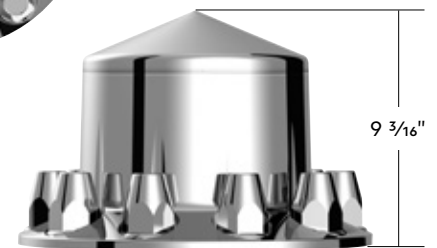

Chrome Dome Rear Axle Cover W/ 33mm Standard Style Push-On Nut Covers

Universal Fit

- Injection molded ABS plastic that is high-impact, light-weight, and corrosion resistant
- Removable dome shape cap
- Universal fit, fits most 11-1/4" and bolt circle/center applications
- Available with 33mm standard style push-on nut covers
- Fits most 20", 22-1/2", and 24-1/2" wheels
- Each set includes 1 cover, 1 cap, 10 nut covers, and 2 metal washers for securing axle cover to wheel

10316 Dome Rear Axle Cover

1 Pc. / Cbox

Chrome Pointed Rear Axle Cover W/ 33mm Standard Style Push-On Nut Covers

Universal Fit

- Injection molded ABS plastic that is high-impact, light-weight, and corrosion resistant
- Removable pointed shape cap
- Universal fit, fits most 11-1/4" and bolt circle/center applications
- Available with 33mm standard style push-on nut covers.
- Fits most 20", 22-1/2", and 24-1/2" wheel
- Each set includes 1 cover, 1 cap, 10 nut covers, and 2 metal washers for securing axle cover to wheel

10362 Pointed Rear Axle Cover

1 Pc. / Cbox