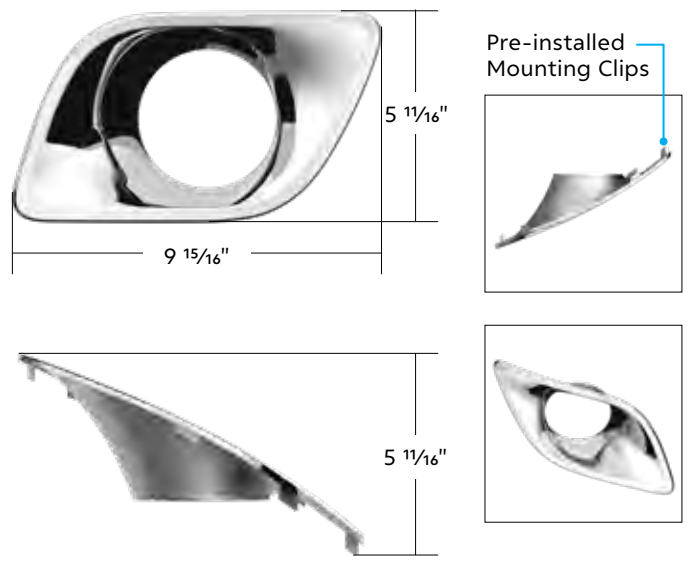

Pre-installed Mounting Clips

Chrome Plastic Fog Light Bezel

2013-2021 Kenworth T680

- Beautiful chrome plated injection molded plastic
- Designed for OE fit
- Mounting clips pre-installed for easy installation

41545	Driver	1 Pc. / Card
41546	Passenger	1 Pc. / Card