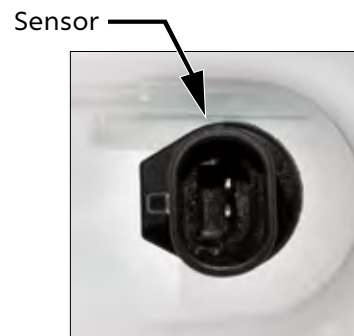

OEM Numbers

2591625C92	2602943C91	2602903C91
2599039C91	382960SF91	3687006F91
2602872C91	382960SF92	3687006F92
2593326C91	3829606F91	2612038C91
3610147F91	2602871C91	3878971F92
2599038C91	3829606F92	3878971F91
2602935C91	3829604F91	3829604F92
354890SF93	3845530F91	354890SF91
354890SF94	3548905F92	2602904C91
2602935CI	BC4Z8A080A	4C4Z88379A