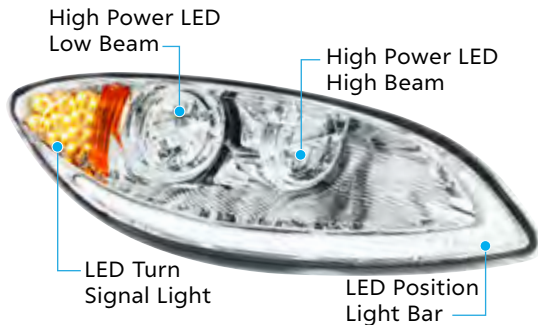

High Power Blackout LED Headlight

2018-2023 Freightliner Cascadia

- Quality injection molded polycarbonate lens
- Easy installation, simply plugs into existing factory LED equipped wiring harness connector
- Not for use with trucks originally equipped with halogen headlights
- Low beam: 1400 lumens, 17W, 12V DC
- High beam: 2650 lumens, 31W, 12V DC
- DOT/SAE, FMVSS 108

32914	Driver	1 Pc. / Cbox
32915	Passenger	1 Pc. / Cbox

LED Headlight W/ LED Light Bar & Turn Signal

2006-2017 International Prostar

- Polycarbonate lens sonically sealed to housing
- Full LED high and low beam headlight
- Bright LED light bar and turn signal
- Easy connection, plugs into existing wiring harness
- Low Beam: 2000 lumens, 6000K, 21W, 12V DC
- High beam: 2400 lumens, 6000K, 42W, 12V DC
- DOT/SAE, FMVSS 108

31030	Driver	Chrome	1 Pc. / Cbox
31031	Passenger	Chrome	1 Pc. / Cbox
31032	Driver	Blackout	1 Pc. / Cbox
31033	Passenger	Blackout	1 Pc. / Cbox