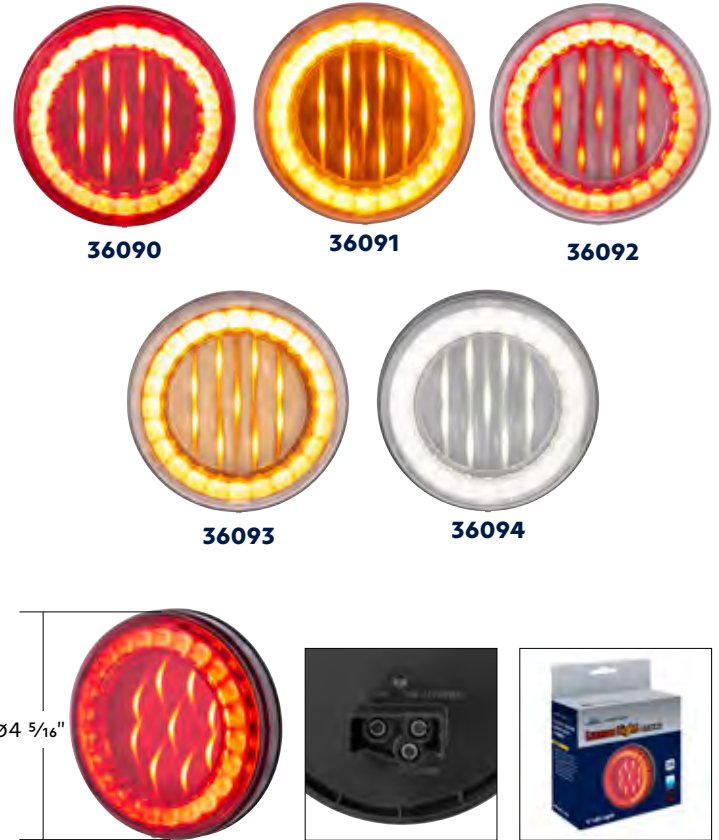

Lumos Light

33 LED 4" Round Lumos Light

Lumos Light X-Series

- Polycarbonate lens sonically sealed to housing to prevent moisture intrusion
- Electronics completely sealed in epoxy to resist corrosion & moisture
- Energy efficient solid-state circuit board engineered for 12V DC systems
- Feature 33 super bright SMD type LEDs
- Special reflective design on center, unique effect when powered on
- Rear housing with 3-pin female contact terminal
- Recommend use with 3-pin male plug, item #34212, 34216 (not included)
- Recommend mount with rubber push-in grommet, item #31515 (not included)
- Amperage draw on high function: 0.5A, low function: 0.03A
- DOT/SAE, FMVSS 108, IP67 water resistant rating

36090	Red LED	Red Lens	S/T/T	1 Pc. / Cbox
36091	Amber LED	Amber Lens	Turn	1 Pc. / Cbox
36092	Red LED	Clear Lens	S/T/T	1 Pc. / Cbox
36093	Amber LED	Clear Lens	Turn	1 Pc. / Cbox
36094	White LED	Clear Lens	Back-Up	1 Pc. / Cbox

33 LEDs

DUAL FUNCTION

IP67
WATER RESISTANT

DOT & SAE