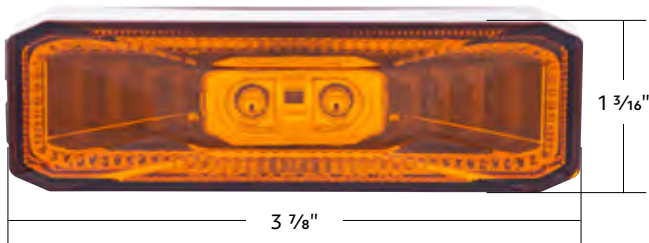

10 LED Rectangular Abyss Light (Clearance/Marker)

Abyss Light

- Polycarbonate lens sonically sealed to housing to prevent moisture intrusion
- Epoxy coated, fully sealed electronics designed for 12V DC systems
- Abyss lens design gives unique infinity vision effect
- Recommended plug: item #30919/33006
- DOT/SAE, FMVSS 108, P3

36010	Amber LED	Amber Lens	1 Pc. / Card
36011	Red LED	Red Lens	1 Pc. / Card