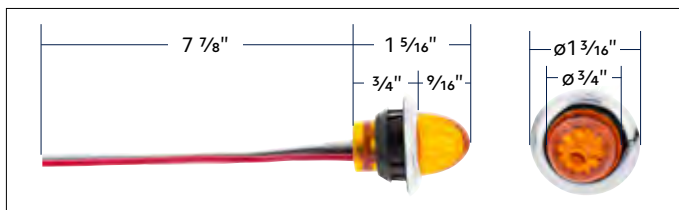

4 LED Dual Function Mini Watermelon Light (Clearance/Marker)

Universal Fit

- Features 4 super bright dual function LEDs with beautiful polished stainless steel bezel
- Quality polycarbonate lens with watermelon style lens design, epoxy sealed to prevent moisture intrusion
- Requires 3/4" diameter hole for installation
- Mounts with included rubber grommet
- 12V DC, 3 wire hookup
- Wiring color code: white=ground, black=low function, red=high function

34847	Amber LED	Amber Lens	1 Pc. / Card
34848	Red LED	Red Lens	1 Pc. / Card
34849	Amber LED	Clear Lens	1 Pc. / Card
34850	Red LED	Clear Lens	1 Pc. / Card
34851	Blue LED	Clear Lens	1 Pc. / Card
34852	White LED	Clear Lens	1 Pc. / Card