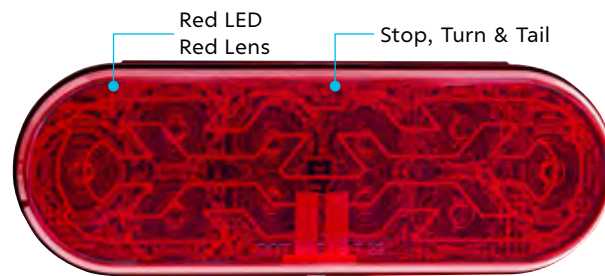

6" Oval Light with Heated Lens

10 LED 6" Oval Light With Heated Lens

Universal Fit

- Quality injection molded polycarbonate lens
- Polycarbonate lens sonically sealed to housing to prevent moisture intrusion
- Special heated lens design, increase safety in cold weather environments
- Super bright dual functions SMD type LEDs with energy efficient 12V DC electronic
- Rear plastic housing with 3 stripped end wire leads
- Recommend mounting with standard 6" oval rubber grommet, item #31506 (not included)
- Features an automatic heating system that de-ices the light according to ambient temperature
- Single indicator LED light to show when heating function is activated
- DOT & SAE, FMVSS 108

36076	Red LED/Red Lens	Stop, Turn, Tail	1 Pc. / Card
36077	Amber LED/Amber Lens	Turn Signal	1 Pc. / Card