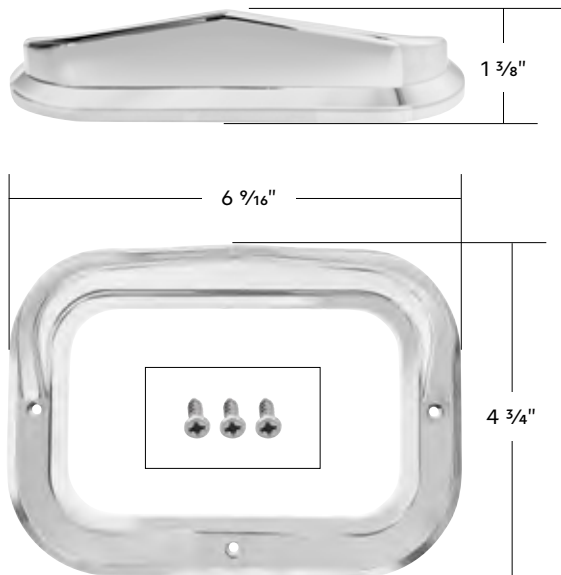

### 46" X 7" LED Header Sign

- United Pacific header/fixture sign with LED header
- Perfect for product identification

<b>99036</b>	<b>46" X 7" LED Header Sign</b>	1 Pc. / Each
--------------	---------------------------------	--------------