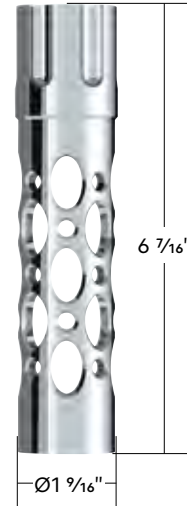

9/10 Speed

NEW & IMPROVED!

1/2"-13 Thread-On Shift Knob Mounting Adapter For Eaton Fuller Style 9/10 Shifter - Chrome (Bulk)

Eaton Fuller Style

- Quality die-cast zinc thread-on type adapter with high quality chrome plating
- Fits United Pacific shift knobs or handles with 1/2"-13 female thread
- Removable thread locking sealant included
- Not compatible with models equipped with D-shape shift knobs

70799B Thread-On Knob Mounting Adapter 1 Pc. / Each

M30X3.5 female thread

M30X3.5 Thread-On Austin Style Gun Cylinder Gearshift Knob - Chrome

Austin Style

- High quality, CNC machined aluminum with M30X3.5 female threads
- Removable thread locking sealant included
- Designed to work with any M30X3.5 male threaded adapters

70890B M30X3.5 Gun Cylinder Gearshift Knob 1 Pc. / Each

13/15/18 Speed

1/2"-13 Thread-On Shift Knob Mounting Adapter For Eaton Fuller Style 13/15/18 Shifter (Bulk)

Eaton Fuller Style

- Quality die-cast zinc thread-on type adapter with high quality chrome plating
- Fits United Pacific shift knobs or handles with 1/2"-13 female thread
- Removable thread locking sealant included
- Not compatible w/ models equipped w/ D-shape shift knobs
- Premium automotive paint in vibrant dazzling candy color with bold effects

70880B Cadmium Orange	1 Pc. / Each
70881B Indigo Blue	1 Pc. / Each
70882B Emerald Green	1 Pc. / Each
70883B Candy Red	1 Pc. / Each
70884B Liquid Silver	1 Pc. / Each
70885B Pearl White	1 Pc. / Each
70886B Electric Yellow	1 Pc. / Each