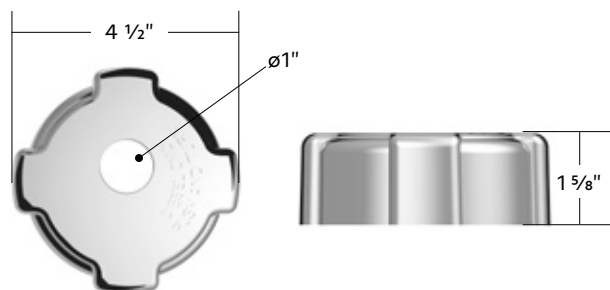

Chrome Plastic Fuel Cap Cover - Locking

Freightliner - Various Models & Years

- Quality injection molded plastic for durability
- Beautiful chrome plated finish w/ triple chrome plating process
- Fits various Freightliner models and years
- Opening for key-lock cylinder access
- Double sided tape pre-applied for easy installation

42524 Fuel Cap Cover - Locking 1 Pc. / Card