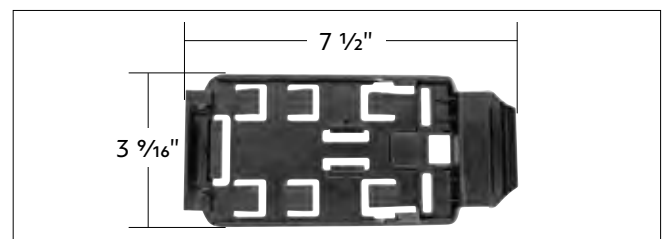

20743

Fairing Retainer

2003-2017 Volvo VNL

- Quality injection molded plastic for durability
- Direct replacement for inside retainer OE #82770571 & outside retainer OE #82770569

20742 Inside 1 Pc. / Each

20743 Outside 1 Pc. / Each