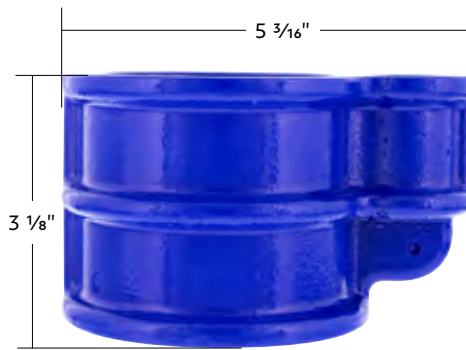

NEW & IMPROVED!

Heavy Duty Steel King Pin Lock For 2" Diameter Kingpin

Heavy Duty

- Heavy duty cast iron fifth wheel lock for standard fixed kingpin
- Covers entire kingpin for total security
- Safeguard semi-trailers, RV, and other fifth wheel trailers from theft
- Made from durable cast steel construction
- Two keys included

90100 King Pin Lock for 2" Diameter Kingpin 1 Pc. / Cbox

NEW
COLOR BOX DESIGN

BACK IN STOCK

18" Chrome Aluminum Steering Wheel With Black Leather Rim

Chrome Aluminum Steering Wheel

- Premium black leather steering wheel rim
- High quality CNC aluminum with chrome plating
- Steering wheel only. Hub and horn button assembly available separately
- Mix and match with United Pacific 3-bolt commercial hubs & designer horn bezels for a unique and distinctive look

88159	"Scorpion" Style Steering Wheel	1 Pc. / Cbox
88161	"Chopper" Style Steering Wheel	1 Pc. / Cbox
88172	"3-Spoke" Style Steering Wheel	1 Pc. / Cbox