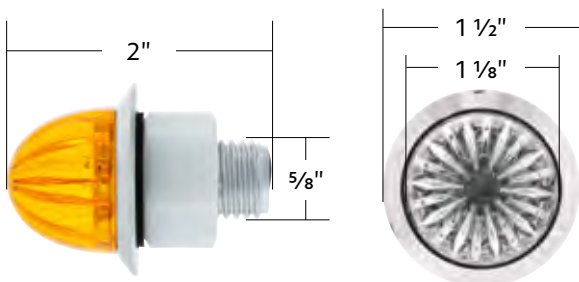

NEW ITEMS // September 2023

2 LED Dual Function Mini Watermelon Light (Clearance/Marker)

- High quality injection molded polycarbonate lens
- Feature two dual function bright type LEDs
- Beautiful chrome plastic bezel
- Epoxy sealed to prevent moisture intrusion
- Easy to install w/ included nylon mounting nut & threaded stud
- Requires 3/4" diameter hole for installation
- 12 volt, 3 wire hookup with male bullet plugs
- DOT/SAE, FMVSS 108
- IP67 water resistant
- Wiring color code: **WHITE**=ground (-), **RED**=high (+), **BLACK**=low (+)

39226	Amber LED / Amber Lens	1 Pc. / Card
39227	Amber LED / Clear Lens	1 Pc. / Card
39228	Red LED / Red Lens	1 Pc. / Card
39229	Red LED / Clear Lens	1 Pc. / Card
39230	White LED / Clear Lens	1 Pc. / Card