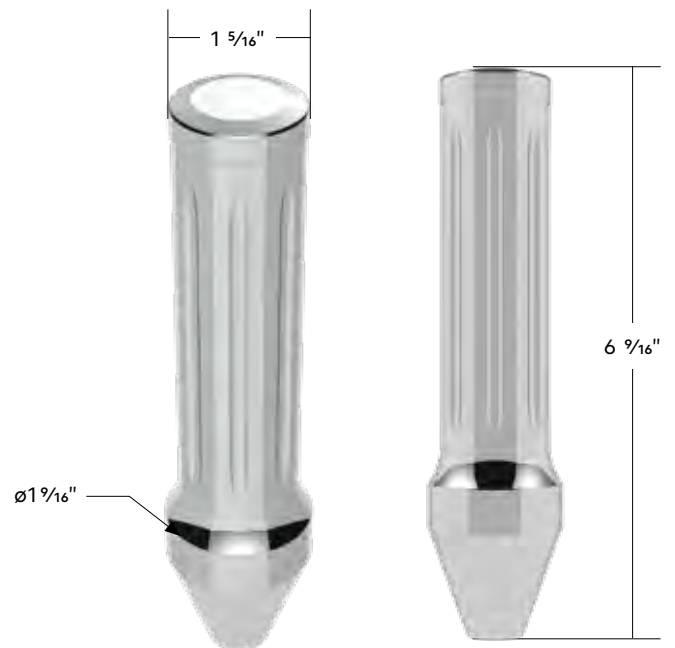

NEW & IMPROVED!

Chrome Bezel And Horn Button

Chrome Bezel & Horn Button

- Durable aluminum casting with beautiful chrome plating
- For use with United Pacific 3-bolt steering wheels
- Horn button can be purchased separately, item #88120

88261 Chrome Bezel & Horn Button 1 Pc. / Cbox

Dallas Style Grooved Grip Handle With Beer Tap Adapter - Chrome

Dallas Style Grooved Grip Handle

- Beautiful chrome plated finish w/ triple chrome plating process
- High quality CNC machined grip handle and adapter
- 3/8"-16 female thread for use w/ most beer faucet (faucet not included)

70895 Chrome 1 Pc. / Card