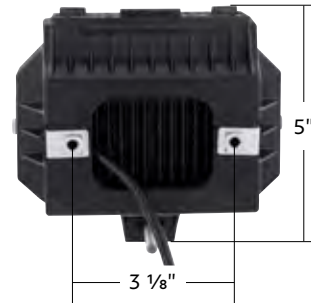

12 LED Projector Fog Light

2018-2023 International LT

- Projector fog light with 4 main high power LEDs
- Super bright 5000K white temperature color with 1000 lumens rated output
- Beautiful chrome inner housing
- Unique side light bars with 8 white LEDs
- Heavy duty original style mounting bracket included for easy installation
- Easy plug-in design with OE type electrical plug
- DOT/SAE, FMVSS 108

35983 12 LED Projector Fog Light

1 Pc. / Cbox

12 LEDs

SUPER BRIGHT LEDs

EASY PLUG-IN

DOT & SAE

4 Red SMD LED Safety Light - Single Line Beam

Universal Fit

- Quality polycarbonate lens with durable aluminum housing
- Features 4 bright red 2.5W SMD type LEDs, 12-72V DC compatible (0.5A draw at 12V)
- Projects single solid red line, 100 lumens rated output
- Stainless steel mounting bracket and hardware included
- Universal application, can be used on forklifts as a safety proximity indicator
- Easy wiring with 2 hardwired leads
- IP67 water resistant

30134 Single Line Beam

1 Pc. / Wbox

IP67 WATER RESISTANT