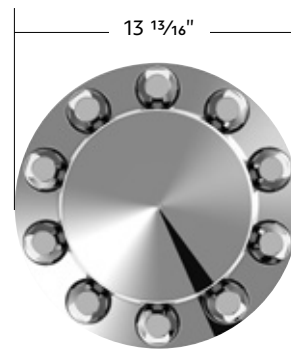

Chrome Dome Rear Axle Cover W/ 33mm Standard Style Push-On Nut Covers

Universal Fit

- Injection molded ABS plastic that is high-impact, light-weight, and corrosion resistant
- Removable dome shape cap
- Universal fit, fits most 11-1/4" and bolt circle/center applications
- Available with 33mm standard style push-on nut covers
- Fits most 20", 22-1/2", and 24-1/2" wheels
- Each set includes 1 cover, 1 cap, 10 nut covers, and 2 metal washers for securing axle cover to wheel

10316 Dome Rear Axle Cover

1 Pc. / Cbox

Chrome Pointed Rear Axle Cover W/ 33mm Standard Style Push-On Nut Covers

Universal Fit

- Injection molded ABS plastic that is high-impact, light-weight, and corrosion resistant
- Removable pointed shape cap
- Universal fit, fits most 11-1/4" and bolt circle/center applications
- Available with 33mm standard style push-on nut covers.
- Fits most 20", 22-1/2", and 24-1/2" wheel
- Each set includes 1 cover, 1 cap, 10 nut covers, and 2 metal washers for securing axle cover to wheel

10362 Pointed Rear Axle Cover

1 Pc. / Cbox