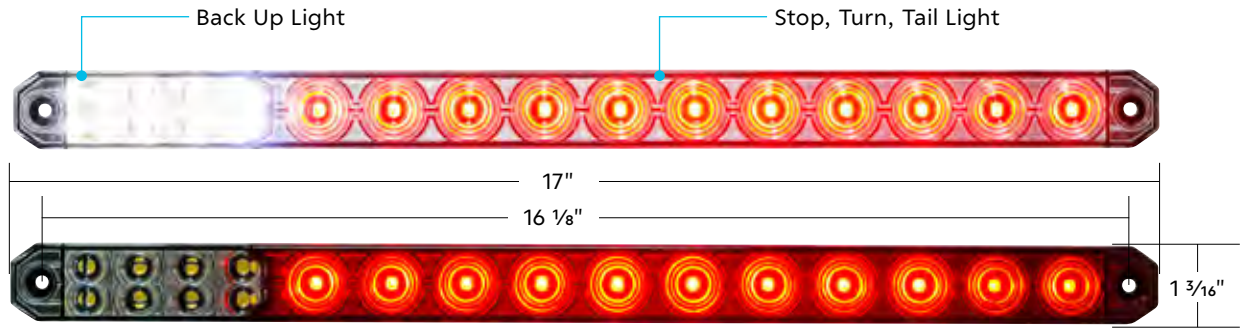

17" 27 LED Low Profile Light Bar (Stop, Turn & Tail) With Back-Up Light

Stop, Turn & Tail

- Quality injection molded polycarbonate lens
- Low profile design with 1/2" thick
- Bright stop, turn & tail function with 11 dual function red SMD LEDs
- Super bright back-up light function with 16 white SMD LEDs
- Easy wiring with 4 wire leads
- Mounting holes, 16-1/8" center to center spacing
- Wiring color code: White=ground (-), Black=S/T/T low (+), Red=S/T/T high (+), Yellow=back-up (+)
- DOT/SAE, FMVSS 10

36070	Red & White LED	Red & Clear Lens	1 Pc. / Card
36071	Red & White LED	Clear Lens	1 Pc. / Card