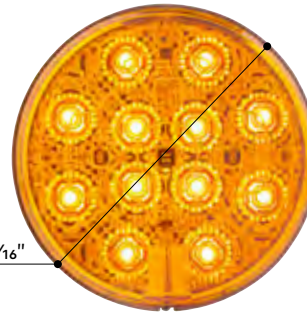

12 LED 4" Round Light (Stop, Turn & Tail) With Heated Lens

12 LED 4" Round Light

- Quality injection molded polycarbonate lens
- Polycarbonate lens sonically sealed to housing to prevent moisture intrusion
- Special heated lens design, increases safety in cold weather environments
- Super bright dual function SMD type LEDs with energy efficient 12V DC electronic
- Rear plastic housing with 3 stripped end wire leads
- Mounts with standard 4" round rubber push-in grommet, item #31515 (not included)
- Single indicator LED light to show when heating function is activated
- DOT & SAE, FMVSS 108

36072	Red LED	Red Lens	S/T/T	1 Pc. / Card
36073	Red LED	Clear Leans	S/T/T	1 Pc. / Card
36074	Amber LED	Amber Lens	Turn	1 Pc. / Card

36074

DOT & SAE

COMPETITION SERIES

48 LED Competition Series Mini Double Face Light - Amber & Red LED/Amber & Red Lens

Competition Series

- Beautiful chrome plated injection molded plastic
- Epoxy coated, fully sealed electronics designed for 12V DC systems
- 3" square light with 48 bright amber & red LEDs
- Features high, low & single pattern flash warning light function
- Warning light function will override high and low function
- Stud mounted design
- Includes nut, split lock washer, flat washer, and rubber pad for mounting and installation
- IP63 water resistant

36106	48 LED Mini Double Face Light	1 Pc. / Cbox

IP63
WATER RESISTANT