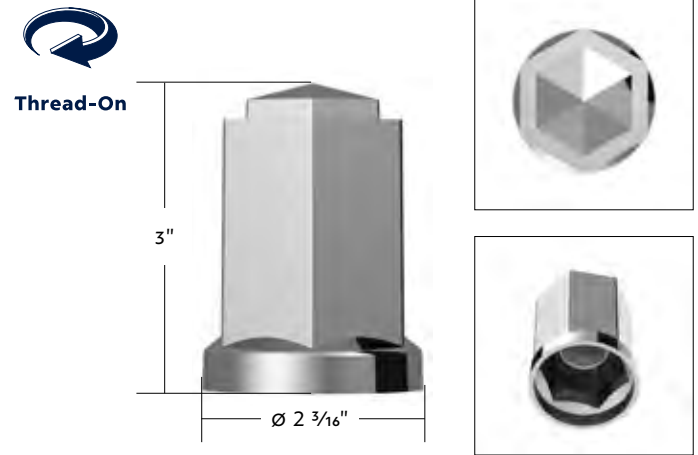

33mm X 4-1/4" Tall Chrome Plastic Hexagon Style Thread-On Nut Cover (Bulk)

Thread-On Nut Cover

- Beautiful chrome plated finish w/ triple chrome plating process
- Quality injection molded plastic for durability
- Fits over standard 33mm lug nuts on hub piloted wheels
- Designed to cover up and hide the lug nut flange washer
- A minimum of 3 threads extending through the top of each lug nut is required for proper thread engagement of nut covers
- Hexagon shape design with matching shape top cap

10584B 33mm x 4-1/4" Tall Hexagon Nut Cover 1 Pc. / Each

33mm X 3" Tall Chrome Plastic Hexagon Style Thread-On Nut Cover (Bulk)

Thread-On Nut Cover

- Beautiful chrome plated finish w/ triple chrome plating process
- Quality injection molded plastic for durability
- Fits over standard 33mm lug nuts on hub piloted wheels
- Designed to cover up and hide the lug nut flange washer
- A minimum of 3 threads extending through the top of each lug nut is required for proper thread engagement of nut covers
- Hexagon shape design with matching shape top cap

10559B 33mm x 3" Tall Hexagon Nut Cover 1 Pc. / Each

Steel Bug Screen

2018-2023 Freightliner Cascadia

- Quality steel mesh bug screen with black painted finish
- Mounting hardware included
- Original style for easy installation

20616 Steel Bug Screen 1 Pc. / Box