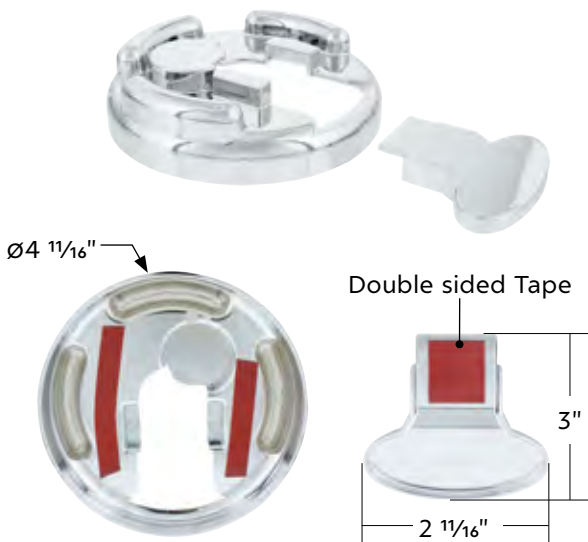

Chrome Plastic Fuel Cap Cover - Locking

Peterbilt

- Quality injection molded plastic for durability
- Beautiful chrome plated finish w/ triple chrome plating process
- Two-piece design, includes cover for handle and cap
- Fits various Peterbilt models and years
- Double sided tape pre-applied for easy installation

42528 Fuel Cap Cover - Locking 1 Pc. / Card