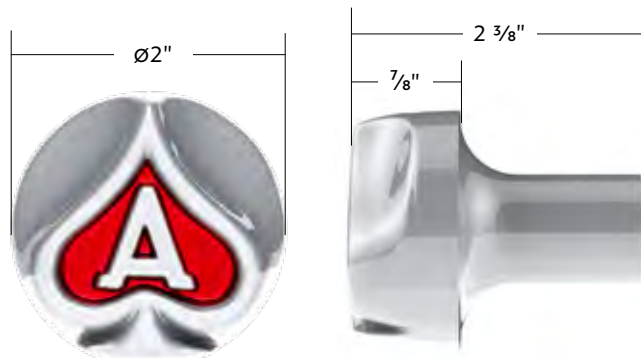

Aluminum Straight Conspicuity Reflector Top Flap Plate (Pair)

Straight Conspicuity

- Made of quality 1/16" thick aluminum
- 24" length straight top plates
- High visibility conspicuity reflector for safety in low light environments
- Sold in pairs

10521 Conspicuity Reflector Top Flap Plate 1 Pc. / Card

Aluminum 45 Degree Angled Conspicuity Reflector Top Flap Plate (Pair)

45 Degree Angled

- Made of quality 1/16" thick aluminum
- 24" length 45 degree top plate
- High visibility conspicuity reflector for safety in low light environment
- Sold in pairs

10522 Angled Reflector Top Flap Plate 1 Pc. / Card

Ace Of Spades Air Valve Knob

Air Valve Knob

- Heavy duty zinc die cast, ensures strength and durability
- Easy to install with standard air valve threads
- Premium automotive paint in vibrant candy colors, bold effects and dazzling color

71037	Cadmium Orange	w/ Red Gloss Inlay	1 Pc. / Card
71038	Indigo Blue	w/ Black Gloss Inlay	1 Pc. / Card
71039	Emerald Green	w/ Black Gloss Inlay	1 Pc. / Card
71041	Liquid Silver	w/ Red Gloss Inlay	1 Pc. / Card
71042	Pearl White	w/ Red Gloss Inlay	1 Pc. / Card
71043	Electric Yellow	w/ Red Gloss Inlay	1 Pc. / Card