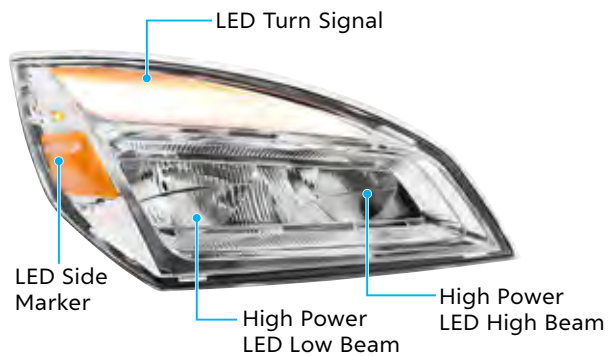

High Power Chrome LED Headlight

2018-2023 Freightliner Cascadia

- Quality injection molded polycarbonate lens
- Easy installation, simply plugs into existing factory LED equipped wiring harness connector
- Not for use with trucks originally equipped with halogen headlights
- Low beam: 1400 lumens, 12V DC input
- High beam: 2650 lumens, 12V DC input
- DOT/SAE, FMVSS 108

32912	Driver	1 Pc. / Cbox
32913	Passenger	1 Pc. / Cbox

100%LED

EASY PLUG-IN

DOT & SAE