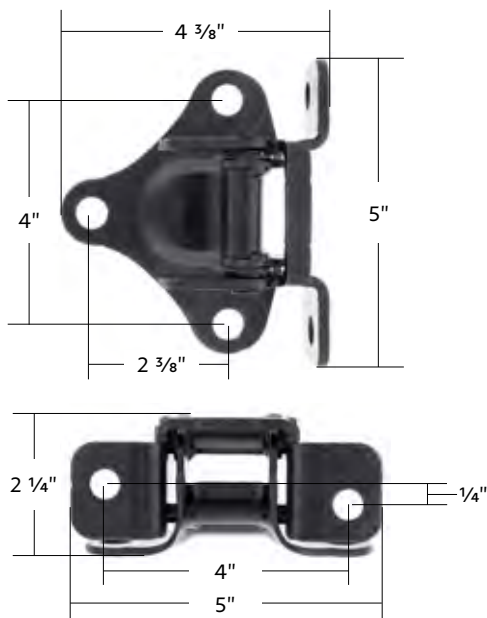

Black Painted Steel Door Hinge

1995-2007 Isuzu NPR & 2003-2007 NPR HD

- Heavy duty steel door hinge
- Original style for straight forward installation
- Sold individually, replaces upper or lower door hinge or either driver or passenger side
- Black painted finish

42602B	Black Painted Steel Door Hinge	1 Pc. / Box