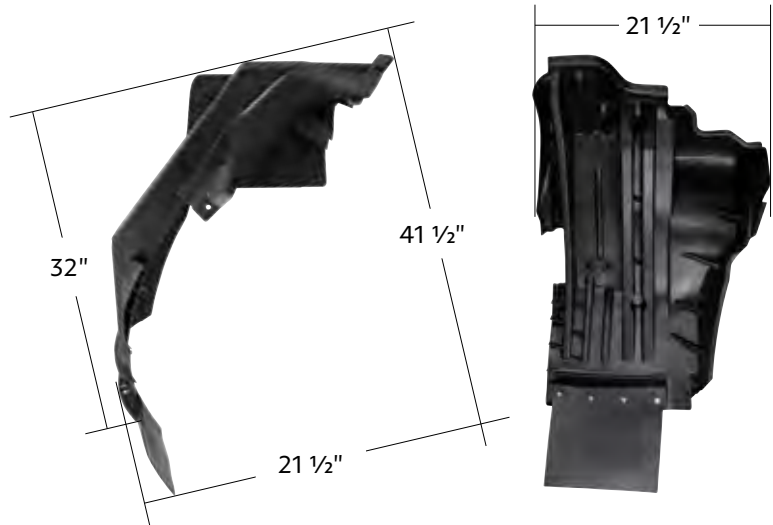

4 LED Fender Turn Signal Light

Freightliner M2

- Bright LEDs behind quality polycarbonate lens
- Mounting stud and foam gasket included
- Durable plastic injection molded back housing
- OE style wiring connector
- DOT/SAE P2
- IP67 water resistant

30135 Amber LED / Clear Lens

1 Pc. / Card