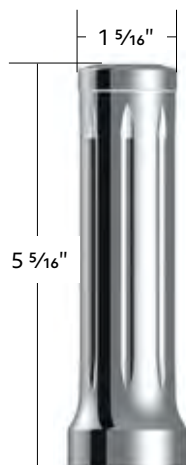

NEW & IMPROVED!

M30X3.5 Thread-On Dallas Style Gearshift Knob - Chrome (Bulk)

Dallas Style

- Beautiful chrome plated finish w/ triple chrome plating process
- High quality, CNC machined aluminum w/ M30X3.5 female threads
- Removable thread locking sealant included
- Designed to work w/ any M30X3.5 male threaded adapters

70887B Thread-On Gearshift Knob 1 Pc. / Each