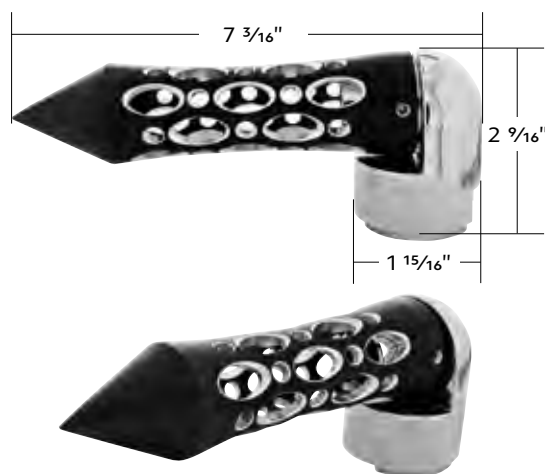

13/15/18 Speed

Daytona Style Spike Gearshift Knob With 13/15/18 Speed Adapter - Black/Horizontal

Daytona Style

- Black Daytona style spike gearshift knob, CNC-machined grip
- 13/15/18 speed gearshift adapter included
- Mounting adapter (UP Item #70779B) can be purchase separately

70588 Gearshift Knob - Black/Horizontal 1 Pc. / Card