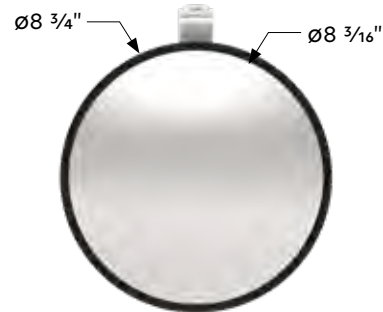

BACK IN STOCK

3" Round Fuzzy 8-Ball (Pair)

- Soft and fuzzy 3" diameter classic lucky 8-balls
- Hang them on the rear view mirror or on the handle bar

70204 3" Round Fuzzy 8-Ball 1 Pc. / Pair

Stainless Steel Air Cleaner Nut Set With 5/16"-18 Thread (Card of 4)

- Highly polished 304 premium grade stainless steel for durability and shine
- Inside thread 5/16"-18
- Sold as a set of four

31000 SS Air Cleaner Nut Set 4 Pc. / Card

8-1/2" 430 Stainless Steel Convex Mirror With LED - Passenger

- 430 stainless steel for durability and shine
- Quality convex mirror glass for wide angle vision
- Large amber LED turn signal light mounted on housing
- LED directional arrow for safety and visibility when changing lanes (wiring required)
- Included with attached 7' long wiring lead
- Easy to install with included stainless steel mounting bracket and pivoting arm
- Passenger side application, driver side available Item #86503

86504 Passenger 1 Pc. / Cbox